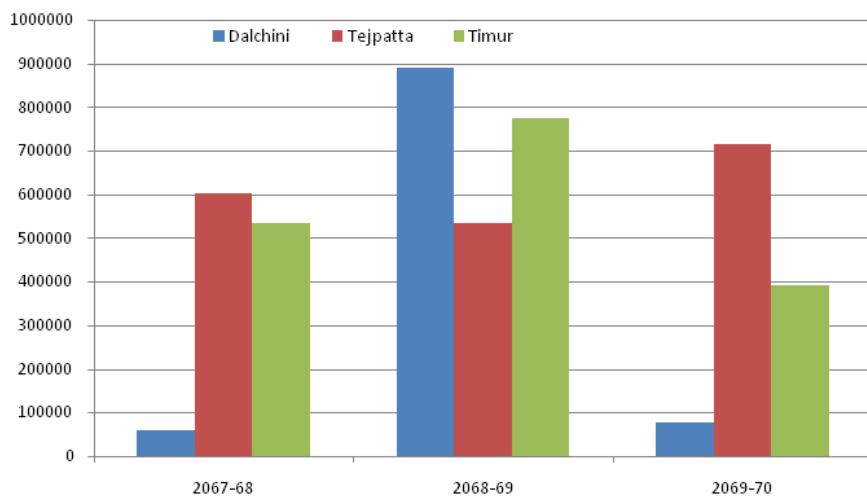

Spices Traded from F.Y 2067-68 to 2069-70

Individual data for Spices Traded from F.Y 2067-68 to 2069-70

Description of Goods	2067-68	2068-69	2069-70	Total
Dalchini	58514	890361	78229	1027104
Tejpatta	602994	533614.8	715365.5	1851974.3
Timur	533950	775802	390802	1700554
	1196344	2201329.8	1184409.5	4582083.3

Data source: Jadibuti Association of Nepal (JABAN), Nepalgunj, Banke, Nepal

Graphical presentation of Spices Traded from 2067-68 to 2069-70

Spices traded from F.Y 2067-68 to 2069-70

Data source: Jadibuti Association of Nepal (JABAN), Nepalgunj, Banke, Nepal