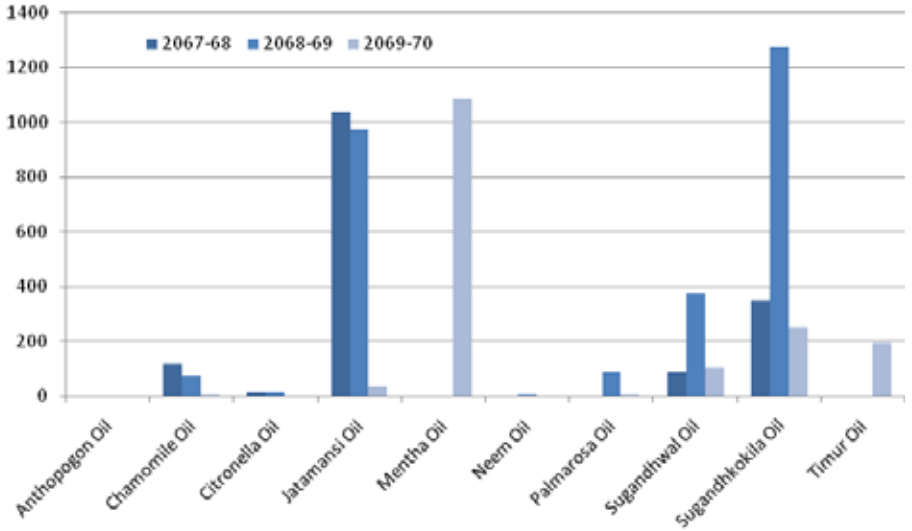

Graphical presentation of Essential Oils Traded from FY 2067- 68 to 2069 -70

Data source: Jadibuti Association of Nepal (JABAN), Nepalgunj, Banke, Nepal