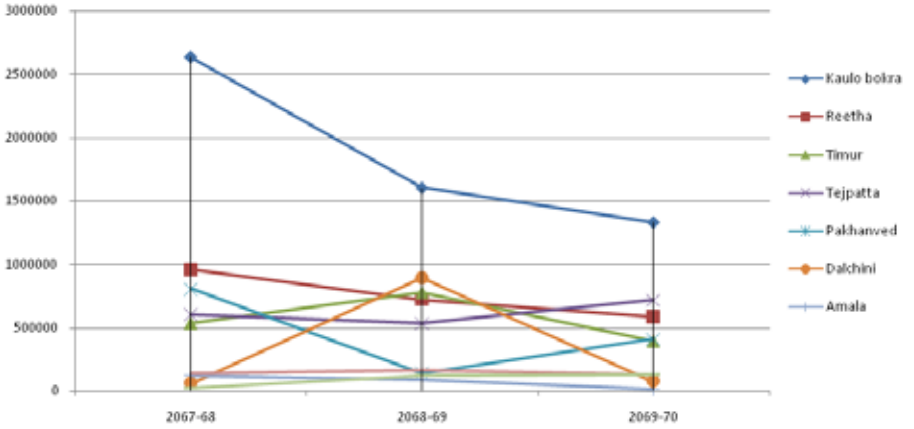

Trendline of Top traded Commodities from F.Y. 2067-68 to 2069-70

Data source: Jadibuti Association of Nepal (JABAN), Nepalgunj, Banke, Nepal