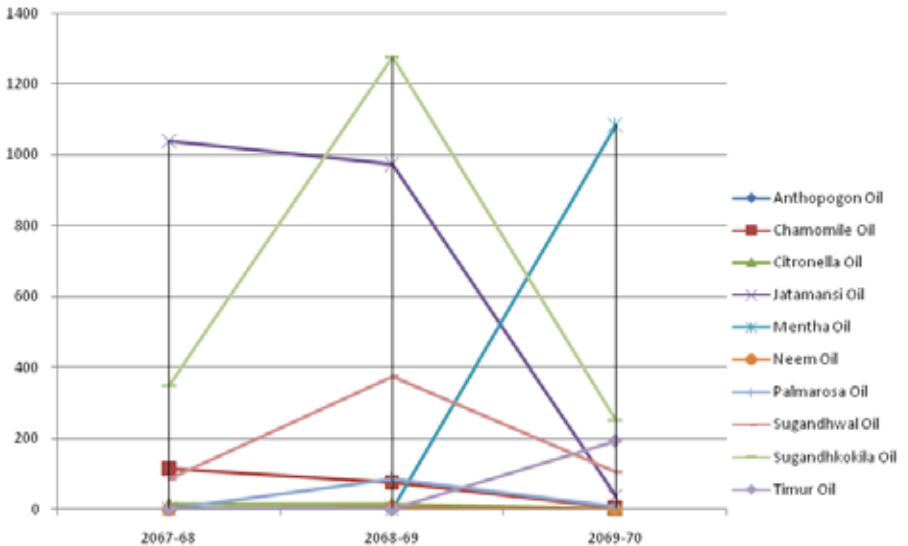

Trendline of Essential Oils traded from F.Y. 2067-68 to 2069-70

Data source: Jadibuti Association of Nepal (JABAN), Nepalgunj, Banke, Nepal