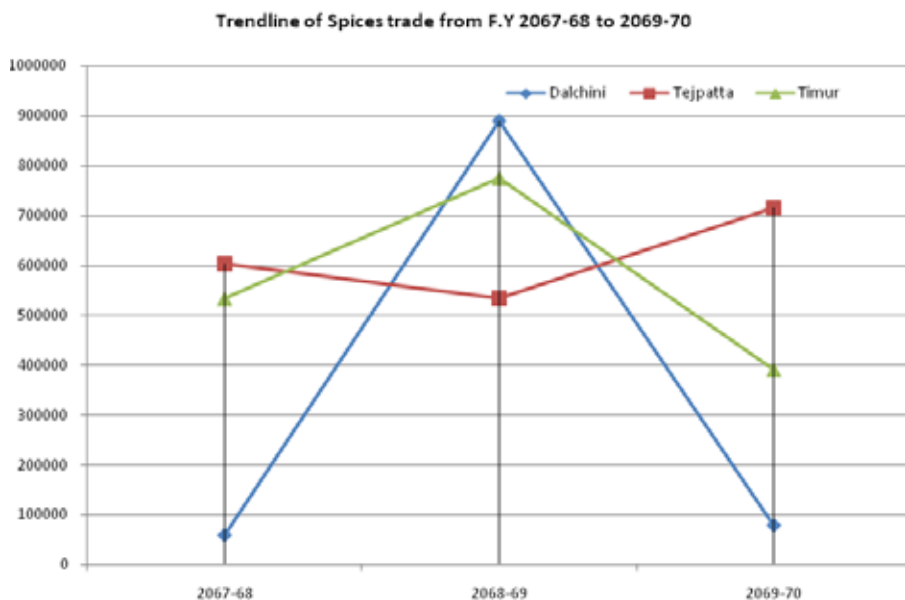

Trendline of Spices trade from F.Y 2067-68 to 2069-70

Data source: Jadibuti Association of Nepal (JABAN), Nepalgunj, Banke, Nepal

Value Added Products Traded from F.Y 2067-68 to 2069-70

Description of Goods	Quantity Traded (in kg)
Kaulo bokra Powder	264920
Neemcake	5
Reetha Liquid	5
Neemleaf	2
Total	264932