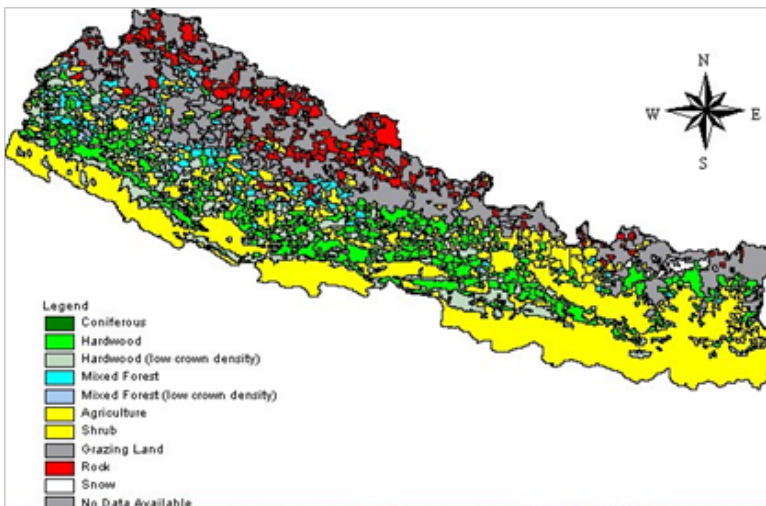

Section 2: Chapter 5

Important Laws for Trade of Maps

Information on Nepal MAPs Sector

Of the total number of species found globally, Nepal possesses 2.80 percent plants. Record from 2006 shows that Nepal has 6,391 flowering plant species, representing 1,590 genera and 231 families. Nepal's share of flowering plant species is 2.76 percent of the global total compared to earlier records of 2.36 percent. Nepal's share of pteridophytes is 5.15 percent compared to earlier records of 4.45 percent.

There are 2,532 species of vascular plants represented by 1,034 genera and 199 families in the protected sites. Some 130 endemic species are found in the protected sites.

For ecology and vegetation purpose Nepal

could be divided into four floristic regions i.e.

- (a) western
- (b) north-western
- (c) central, and
- (d) eastern, and bio-climatically these are broken down into twenty regions from humid tropical climate to the arid, alpine regions.

There are 399 endemic flowering plants in Nepal of which about 63 percent are from the high mountains, 38 percent from the mid hills, and only 5 percent from the Terai and Shivaliks. Similarly, the central region contains 66 percent of the total endemic species followed

Map of Nepal showing distribution of forests (1991-92 data)

Source: <http://www.forestsmonitor.org/uploads/2e90368e95c9fb4f82d3d562fa6ed8d/countryprofile_nepal.pdf>