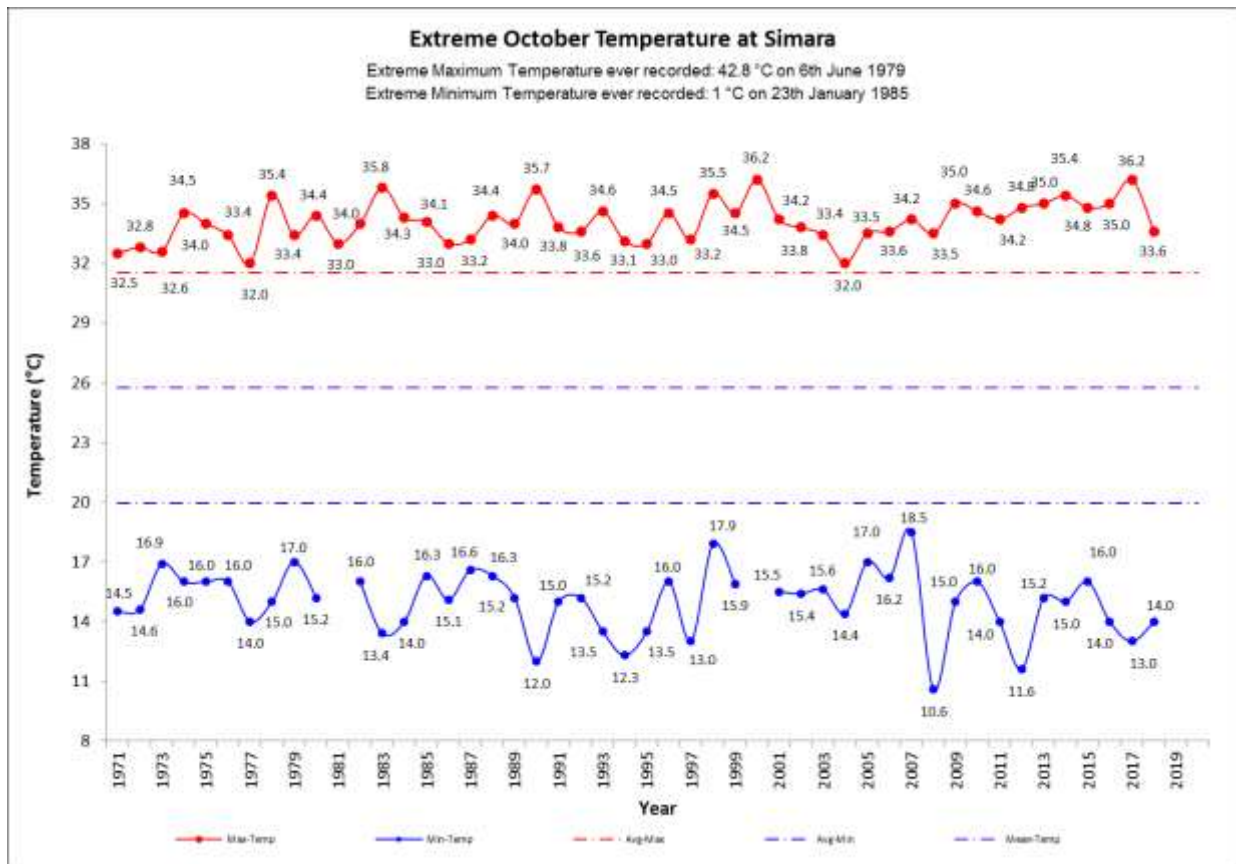

Government of Nepal
Ministry of Energy, Water Resources and Irrigation
Department of Hydrology and Meteorology
Nagpokhari, Kathmandu, Nepal

EXTREME TEMPERATURES OF MONTH OCTOBER

Note: The Maximum temperature extremes are usually recorded in Nepal during the pre-monsoon and monsoon months (April-August) especially in the month of May and June and rarely in some cases the extremes are recorded in the other months. The Minimum temperature extremes are usually recorded in Nepal during the winter months (December-January) especially in the month of January and rarely in some cases the extremes are recorded in other months. June, July, August, and September are Monsoon months when there is the possibility of heavy rain of the year and the temperatures are in the highest especially in June. Among the stations selected in this monitoring the maximum temperature recorded in the September month in the station at Dhangadhi in the Far-eastern region of Nepal of 38.4°C on 29th October 1981 and for the minimum temperature recorded in this month in the station at Jumla in the Mid-western region of Nepal of 0.8°C on 29th October 1975. The minimum extreme of Dipayal is broken for this month from 8.8°C to 8.5°C this year.

Fig: Map of Nepal showing the synoptic stations

Extreme Maximum/Minimum Temperature trends			
Stations	October	Stations	October
Dadeldhura	Rising/No trend	Kathmandu	Rising/Rising
Dipayal	No trend	Okhaldhunga	Rising/No trend
Dhangadhi	Rising/Falling	Taplejung	Rising/No trend
Surkhet	Rising/Rising	Dhankuta	Rising/No trend
Nepalgunj	Rising/Falling	Biratnagar	Rising/Rising
Jumla	Rising/Rising	Jomsom	Falling/Falling
Dang	Rising/No trend	Dharan	No trend/Rising
Pokhara	Rising/Rising	Lumle	Rising/Falling
Bhairahawa	Rising/Falling	Janakpur	Rising/No trend
Simara	Rising/Falling	Jiri	Rising/Falling
