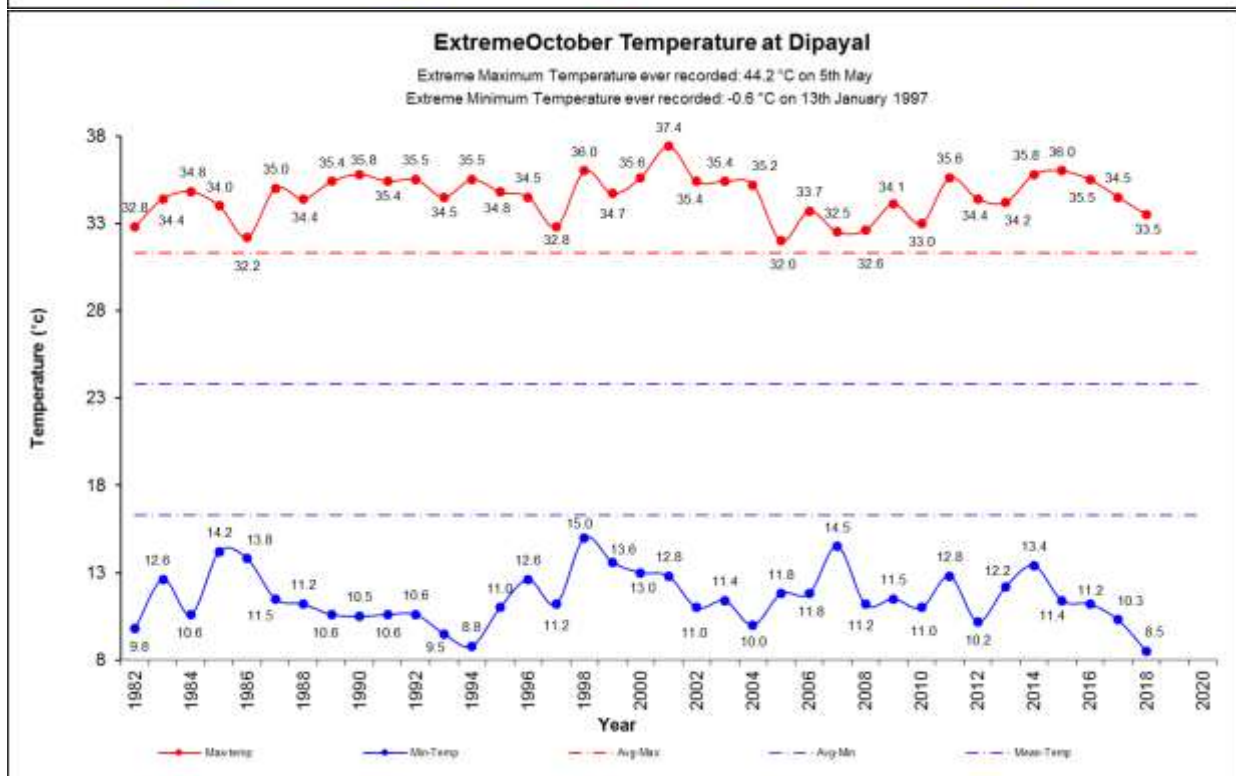

Government of Nepal
Ministry of Energy, Water Resources and Irrigation
Department of Hydrology and Meteorology
Nagpokhari, Kathmandu, Nepal

EXTREME TEMPERATURES OF MONTH OCTOBER

Note: The Maximum temperature extremes are usually recorded in Nepal during the pre-monsoon and monsoon months (April-August) especially in the month of May and June and rarely in some cases the extremes are recorded in the other months. The Minimum temperature extremes are usually recorded in Nepal during the winter months (December-January) especially in the month of January and rarely in some cases the extremes are recorded in other months. June, July, August, and September are Monsoon months when there is the possibility of heavy rain of the year and the temperatures are in the highest especially in June. Among the stations selected in this monitoring the maximum temperature recorded in the September month in the station at Dhangadhi in the Far-eastern region of Nepal of 38.4°C on 29th October 1981 and for the minimum temperature recorded in this month in the station at Jumla in the Mid-western region of Nepal of 0.8°C on 29th October 1975. The minimum extreme of Dipayal is broken for this month from 8.8°C to 8.5°C this year.

Fig: Map of Nepal showing the synoptic stations

Extreme Maximum/Minimum Temperature trends			
Stations	October	Stations	October
Dadeldhura	Rising/No trend	Kathmandu	Rising/Rising
Dipayal	No trend	Okhaldhunga	Rising/No trend
Dhangadhi	Rising/Falling	Taplejung	Rising/No trend
Surkhet	Rising/Rising	Dhankuta	Rising/No trend
Nepalgunj	Rising/Falling	Biratnagar	Rising/Rising
Jumla	Rising/Rising	Jomsom	Falling/Falling
Dang	Rising/No trend	Dharan	No trend/Rising
Pokhara	Rising/Rising	Lumle	Rising/Falling
Bhairahawa	Rising/Falling	Janakpur	Rising/No trend
Simara	Rising/Falling	Jiri	Rising/Falling
