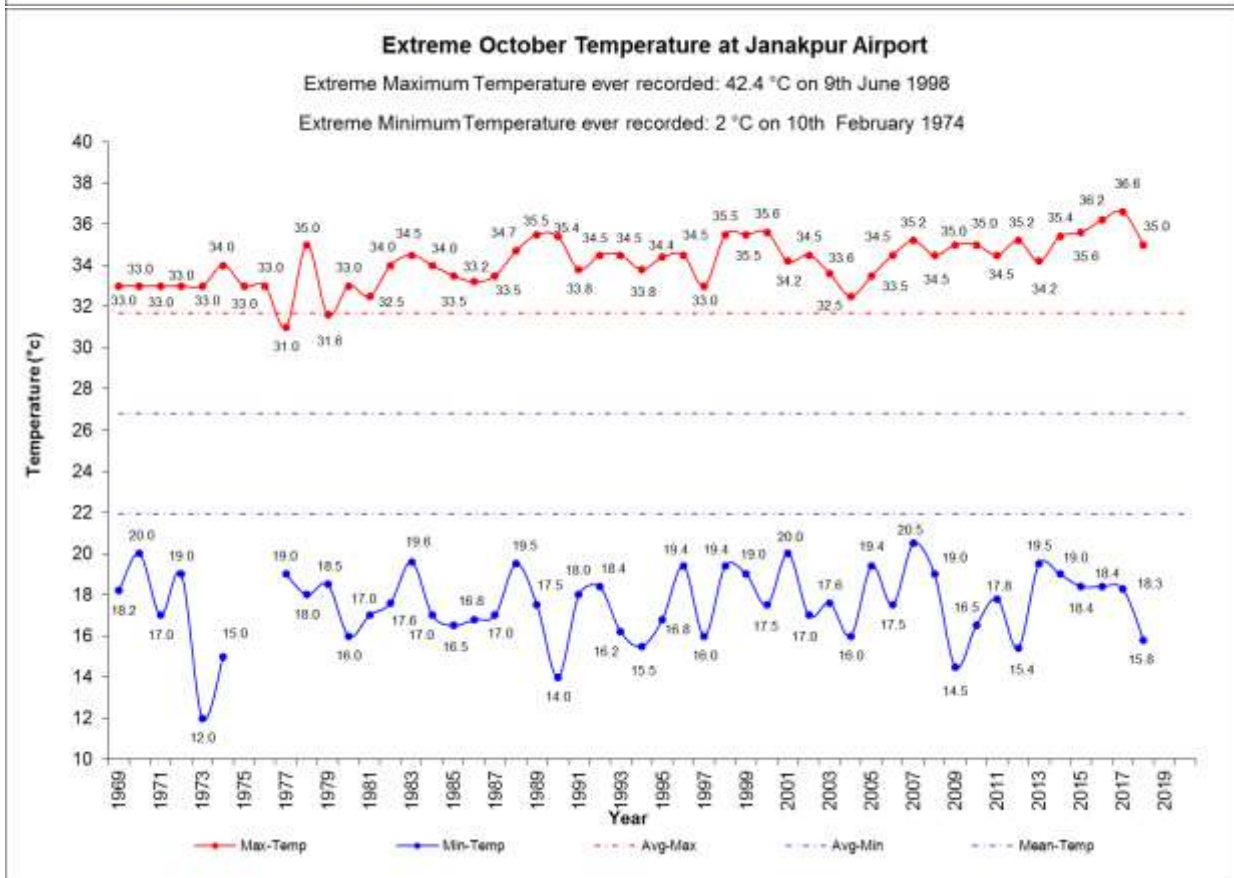

Government of Nepal
Ministry of Energy, Water Resources and Irrigation
Department of Hydrology and Meteorology
Nagpokhari, Kathmandu, Nepal

EXTREME TEMPERATURES OF MONTH OCTOBER

Note: The Maximum temperature extremes are usually recorded in Nepal during the pre-monsoon and monsoon months (April-August) especially in the month of May and June and rarely in some cases the extremes are recorded in the other months. The Minimum temperature extremes are usually recorded in Nepal during the winter months (December-January) especially in the month of January and rarely in some cases the extremes are recorded in other months. June, July, August, and September are Monsoon months when there is the possibility of heavy rain of the year and the temperatures are in the highest especially in June. Among the stations selected in this monitoring the maximum temperature recorded in the September month in the station at Dhangadhi in the Far-eastern region of Nepal of 38.4°C on 29th October 1981 and for the minimum temperature recorded in this month in the station at Jumla in the Mid-western region of Nepal of 0.8°C on 29th October 1975. The minimum extreme of Dipayal is broken for this month from 8.8°C to 8.5°C this year.

Fig: Map of Nepal showing the synoptic stations

Extreme Maximum/Minimum Temperature trends			
Stations	October	Stations	October
Dadeldhura	Rising/No trend	Kathmandu	Rising/Rising
Dipayal	No trend	Okhaldhunga	Rising/No trend
Dhangadhi	Rising/Falling	Taplejung	Rising/No trend
Surkhet	Rising/Rising	Dhankuta	Rising/No trend
Nepalgunj	Rising/Falling	Biratnagar	Rising/Rising
Jumla	Rising/Rising	Jomsom	Falling/Falling
Dang	Rising/No trend	Dharan	No trend/Rising
Pokhara	Rising/Rising	Lumle	Rising/Falling
Bhairahawa	Rising/Falling	Janakpur	Rising/No trend
Simara	Rising/Falling	Jiri	Rising/Falling
