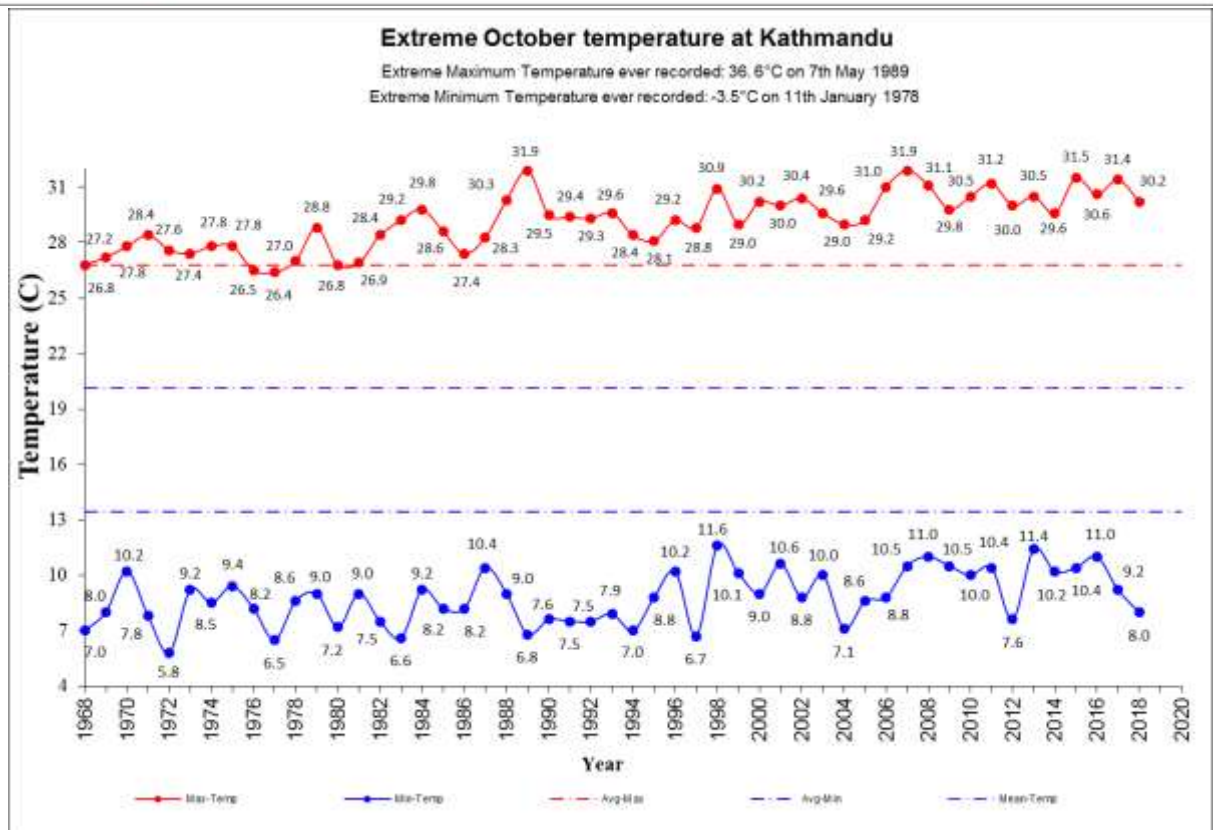

Government of Nepal
Ministry of Energy, Water Resources and Irrigation
Department of Hydrology and Meteorology
Nagpokhari, Kathmandu, Nepal

EXTREME TEMPERATURES OF MONTH OCTOBER

Note: The Maximum temperature extremes are usually recorded in Nepal during the pre-monsoon and monsoon months (April-August) especially in the month of May and June and rarely in some cases the extremes are recorded in the other months. The Minimum temperature extremes are usually recorded in Nepal during the winter months (December-January) especially in the month of January and rarely in some cases the extremes are recorded in other months. June, July, August, and September are Monsoon months when there is the possibility of heavy rain of the year and the temperatures are in the highest especially in June. Among the stations selected in this monitoring the maximum temperature recorded in the September month in the station at Dhangadhi in the Far-eastern region of Nepal of 38.4°C on 29th October 1981 and for the minimum temperature recorded in this month in the station at Jumla in the Mid-western region of Nepal of 0.8°C on 29th October 1975. The minimum extreme of Dipayal is broken for this month from 8.8°C to 8.5°C this year.

Fig: Map of Nepal showing the synoptic stations

Extreme Maximum/Minimum Temperature trends			
Stations	October	Stations	October
Dadeldhura	Rising/No trend	Kathmandu	Rising/Rising
Dipayal	No trend	Okhaldhunga	Rising/No trend
Dhangadhi	Rising/Falling	Taplejung	Rising/No trend
Surkhet	Rising/Rising	Dhankuta	Rising/No trend
Nepalgunj	Rising/Falling	Biratnagar	Rising/Rising
Jumla	Rising/Rising	Jomsom	Falling/Falling
Dang	Rising/No trend	Dharan	No trend/Rising
Pokhara	Rising/Rising	Lumle	Rising/Falling
Bhairahawa	Rising/Falling	Janakpur	Rising/No trend
Simara	Rising/Falling	Jiri	Rising/Falling
