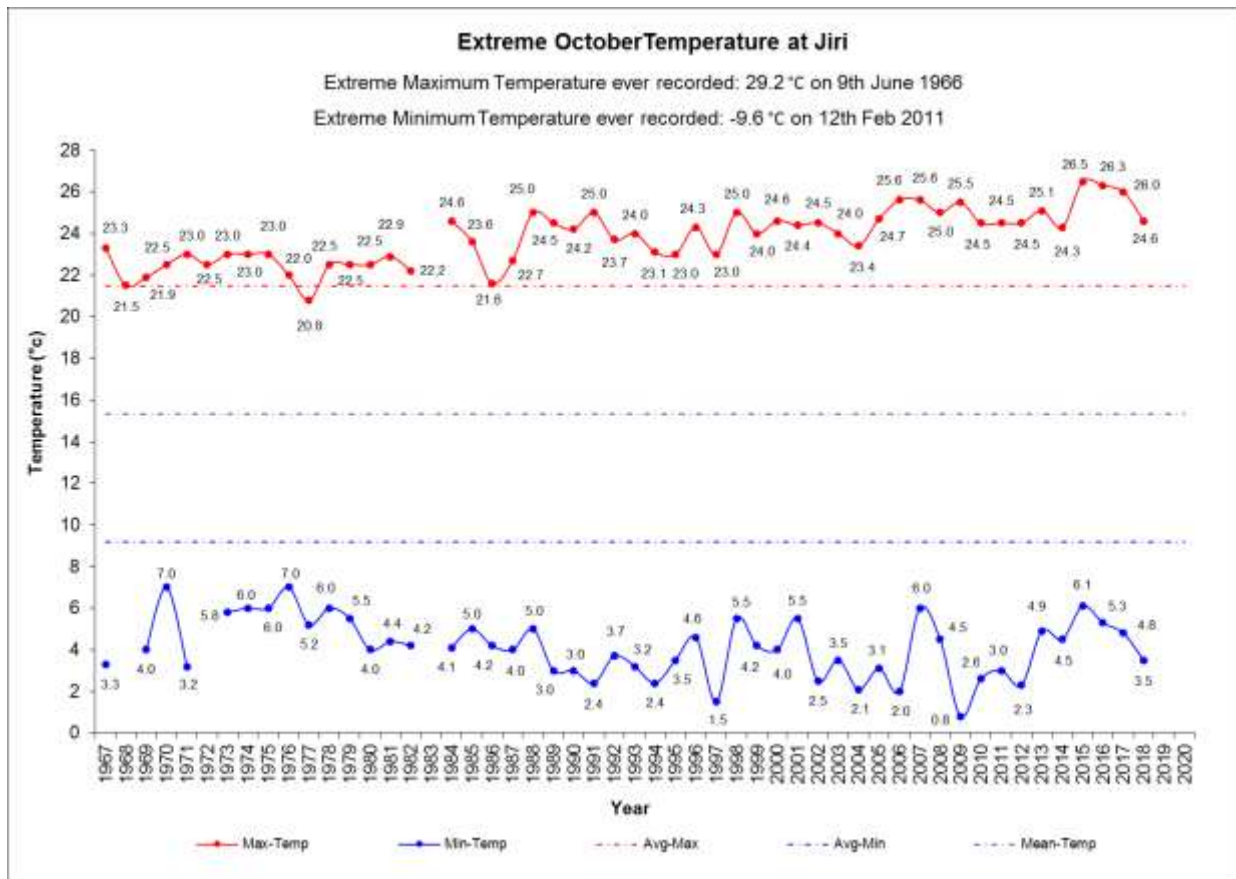

Government of Nepal
Ministry of Energy, Water Resources and Irrigation
Department of Hydrology and Meteorology
Nagpokhari, Kathmandu, Nepal

EXTREME TEMPERATURES OF MONTH OCTOBER

Note: The Maximum temperature extremes are usually recorded in Nepal during the pre-monsoon and monsoon months (April-August) especially in the month of May and June and rarely in some cases the extremes are recorded in the other months. The Minimum temperature extremes are usually recorded in Nepal during the winter months (December-January) especially in the month of January and rarely in some cases the extremes are recorded in other months. June, July, August, and September are Monsoon months when there is the possibility of heavy rain of the year and the temperatures are in the highest especially in June. Among the stations selected in this monitoring the maximum temperature recorded in the September month in the station at Dhangadhi in the Far-eastern region of Nepal of 38.4°C on 29th October 1981 and for the minimum temperature recorded in this month in the station at Jumla in the Mid-western region of Nepal of 0.8°C on 29th October 1975. The minimum extreme of Dipayal is broken for this month from 8.8°C to 8.5°C this year.

Fig: Map of Nepal showing the synoptic stations

Extreme Maximum/Minimum Temperature trends			
Stations	October	Stations	October
Dadeldhura	Rising/No trend	Kathmandu	Rising/Rising
Dipayal	No trend	Okhaldhunga	Rising/No trend
Dhangadhi	Rising/Falling	Taplejung	Rising/No trend
Surkhet	Rising/Rising	Dhankuta	Rising/No trend
Nepalgunj	Rising/Falling	Biratnagar	Rising/Rising
Jumla	Rising/Rising	Jomsom	Falling/Falling
Dang	Rising/No trend	Dharan	No trend/Rising
Pokhara	Rising/Rising	Lumle	Rising/Falling
Bhairahawa	Rising/Falling	Janakpur	Rising/No trend
Simara	Rising/Falling	Jiri	Rising/Falling
