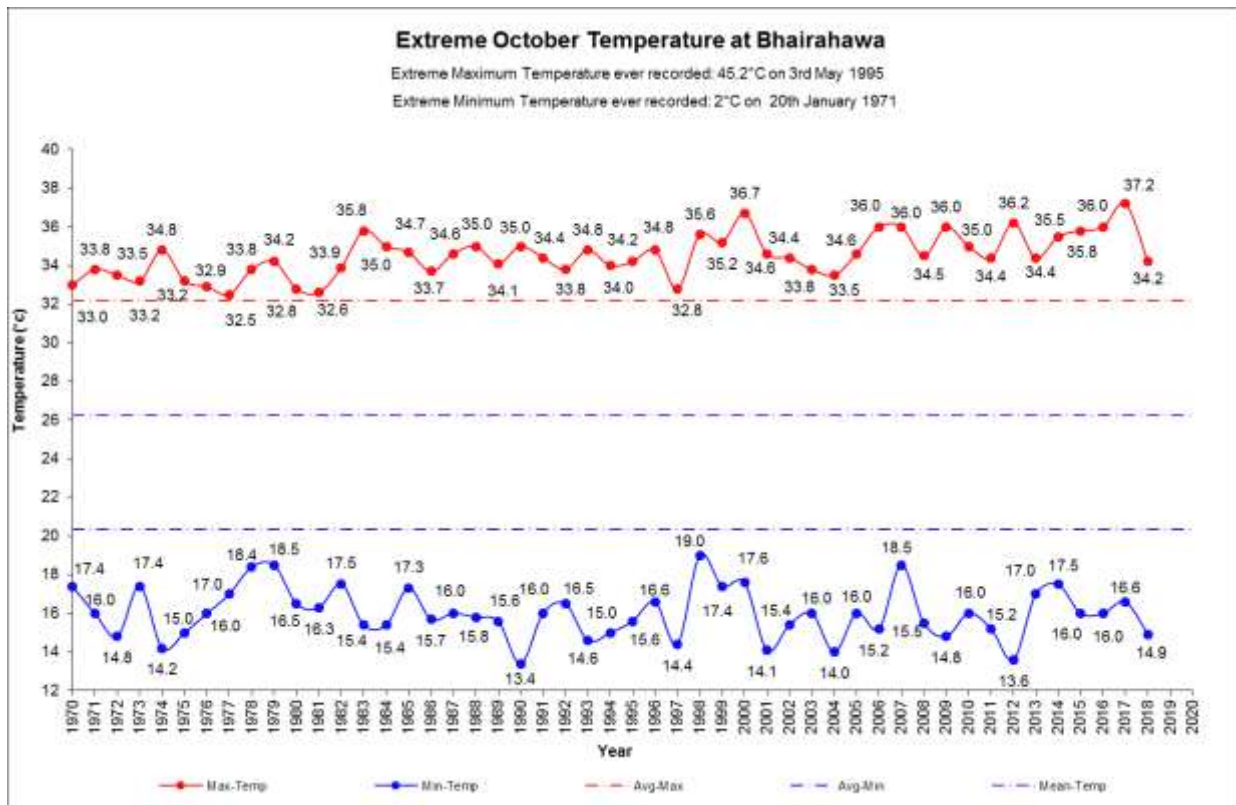

Government of Nepal
Ministry of Energy, Water Resources and Irrigation
Department of Hydrology and Meteorology
Nagpokhari, Kathmandu, Nepal

EXTREME TEMPERATURES OF MONTH OCTOBER

Note: The Maximum temperature extremes are usually recorded in Nepal during the pre-monsoon and monsoon months (April-August) especially in the month of May and June and rarely in some cases the extremes are recorded in the other months. The Minimum temperature extremes are usually recorded in Nepal during the winter months (December-January) especially in the month of January and rarely in some cases the extremes are recorded in other months. June, July, August, and September are Monsoon months when there is the possibility of heavy rain of the year and the temperatures are in the highest especially in June. Among the stations selected in this monitoring the maximum temperature recorded in the September month in the station at Dhangadhi in the Far-eastern region of Nepal of 38.4°C on 29th October 1981 and for the minimum temperature recorded in this month in the station at Jumla in the Mid-western region of Nepal of 0.8°C on 29th October 1975. The minimum extreme of Dipayal is broken for this month from 8.8°C to 8.5°C this year.

Fig: Map of Nepal showing the synoptic stations

Extreme Maximum/Minimum Temperature trends			
Stations	October	Stations	October
Dadeldhura	Rising/No trend	Kathmandu	Rising/Rising
Dipayal	No trend	Okhaldhunga	Rising/No trend
Dhangadhi	Rising/Falling	Taplejung	Rising/No trend
Surkhet	Rising/Rising	Dhankuta	Rising/No trend
Nepalgunj	Rising/Falling	Biratnagar	Rising/Rising
Jumla	Rising/Rising	Jomsom	Falling/Falling
Dang	Rising/No trend	Dharan	No trend/Rising
Pokhara	Rising/Rising	Lumle	Rising/Falling
Bhairahawa	Rising/Falling	Janakpur	Rising/No trend
Simara	Rising/Falling	Jiri	Rising/Falling
