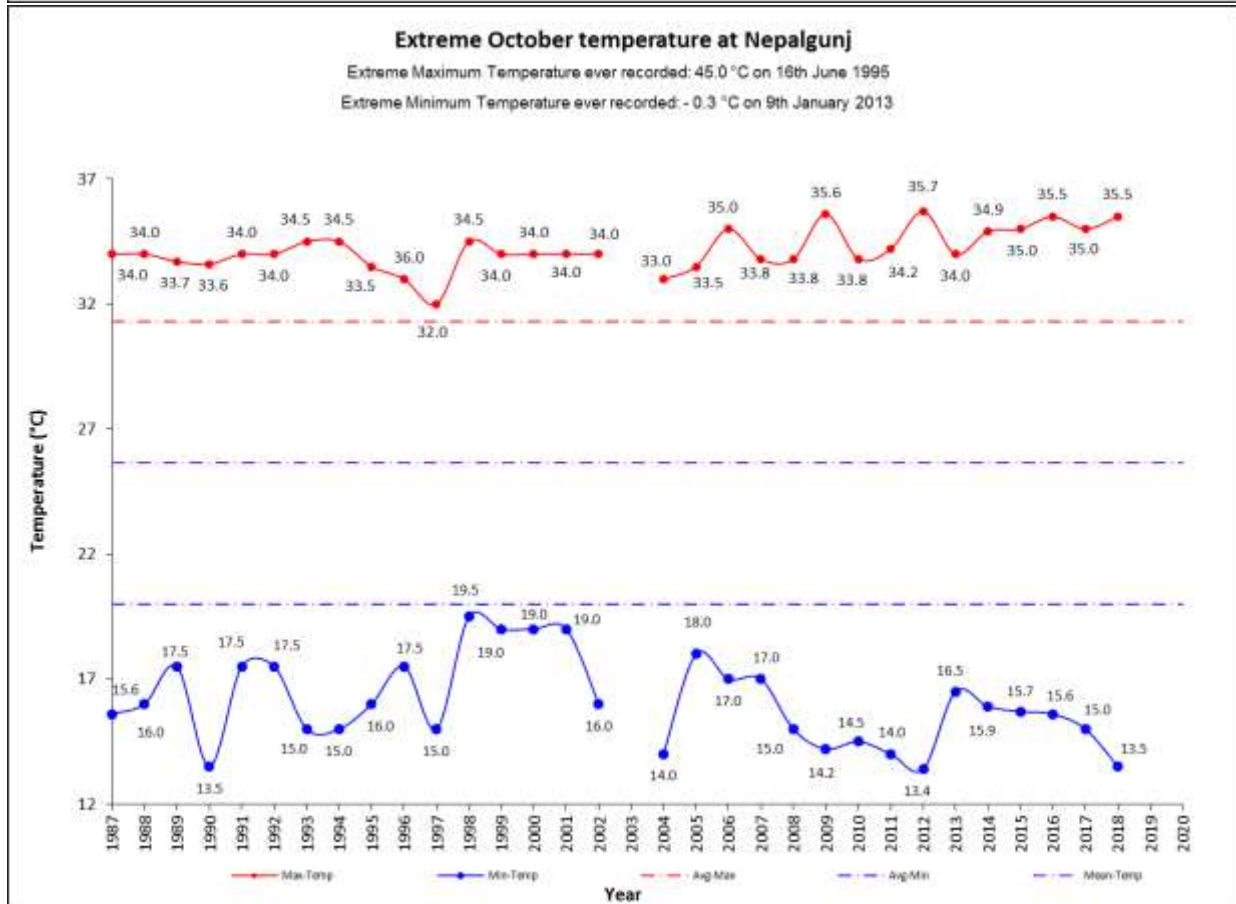

Government of Nepal
Ministry of Energy, Water Resources and Irrigation
Department of Hydrology and Meteorology
Nagpokhari, Kathmandu, Nepal

EXTREME TEMPERATURES OF MONTH OCTOBER

Note: The Maximum temperature extremes are usually recorded in Nepal during the pre-monsoon and monsoon months (April-August) especially in the month of May and June and rarely in some cases the extremes are recorded in the other months. The Minimum temperature extremes are usually recorded in Nepal during the winter months (December-January) especially in the month of January and rarely in some cases the extremes are recorded in other months. June, July, August, and September are Monsoon months when there is the possibility of heavy rain of the year and the temperatures are in the highest especially in June. Among the stations selected in this monitoring the maximum temperature recorded in the September month in the station at Dhangadhi in the Far-eastern region of Nepal of 38.4°C on 29th October 1981 and for the minimum temperature recorded in this month in the station at Jumla in the Mid-western region of Nepal of 0.8°C on 29th October 1975. The minimum extreme of Dipayal is broken for this month from 8.8°C to 8.5°C this year.

Fig: Map of Nepal showing the synoptic stations

Extreme Maximum/Minimum Temperature trends			
Stations	October	Stations	October
Dadeldhura	Rising/No trend	Kathmandu	Rising/Rising
Dipayal	No trend	Okhaldhunga	Rising/No trend
Dhangadhi	Rising/Falling	Taplejung	Rising/No trend
Surkhet	Rising/Rising	Dhankuta	Rising/No trend
Nepalgunj	Rising/Falling	Biratnagar	Rising/Rising
Jumla	Rising/Rising	Jomsom	Falling/Falling
Dang	Rising/No trend	Dharan	No trend/Rising
Pokhara	Rising/Rising	Lumle	Rising/Falling
Bhairahawa	Rising/Falling	Janakpur	Rising/No trend
Simara	Rising/Falling	Jiri	Rising/Falling
