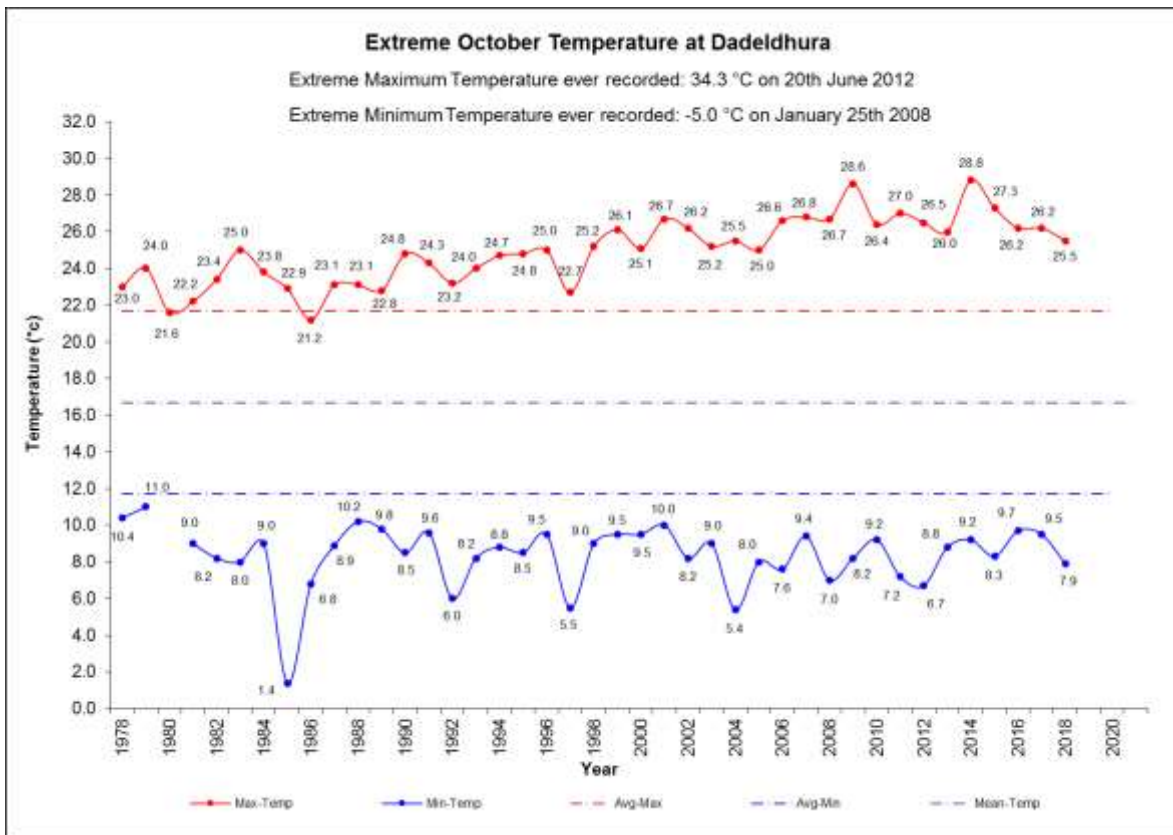

Government of Nepal
Ministry of Energy, Water Resources and Irrigation
Department of Hydrology and Meteorology
Nagpokhari, Kathmandu, Nepal

EXTREME TEMPERATURES OF MONTH OCTOBER

Note: The Maximum temperature extremes are usually recorded in Nepal during the pre-monsoon and monsoon months (April-August) especially in the month of May and June and rarely in some cases the extremes are recorded in the other months. The Minimum temperature extremes are usually recorded in Nepal during the winter months (December-January) especially in the month of January and rarely in some cases the extremes are recorded in other months. June, July, August, and September are Monsoon months when there is the possibility of heavy rain of the year and the temperatures are in the highest especially in June. Among the stations selected in this monitoring the maximum temperature recorded in the September month in the station at Dhangadhi in the Far-eastern region of Nepal of 38.4°C on 29th October 1981 and for the minimum temperature recorded in this month in the station at Jumla in the Mid-western region of Nepal of 0.8°C on 29th October 1975. The minimum extreme of Dipayal is broken for this month from 8.8°C to 8.5°C this year.

Fig: Map of Nepal showing the synoptic stations

Extreme Maximum/Minimum Temperature trends			
Stations	October	Stations	October
Dadeldhura	Rising/No trend	Kathmandu	Rising/Rising
Dipayal	No trend	Okhaldhunga	Rising/No trend
Dhangadhi	Rising/Falling	Taplejung	Rising/No trend
Surkhet	Rising/Rising	Dhankuta	Rising/No trend
Nepalgunj	Rising/Falling	Biratnagar	Rising/Rising
Jumla	Rising/Rising	Jomsom	Falling/Falling
Dang	Rising/No trend	Dharan	No trend/Rising
Pokhara	Rising/Rising	Lumle	Rising/Falling
Bhairahawa	Rising/Falling	Janakpur	Rising/No trend
Simara	Rising/Falling	Jiri	Rising/Falling
