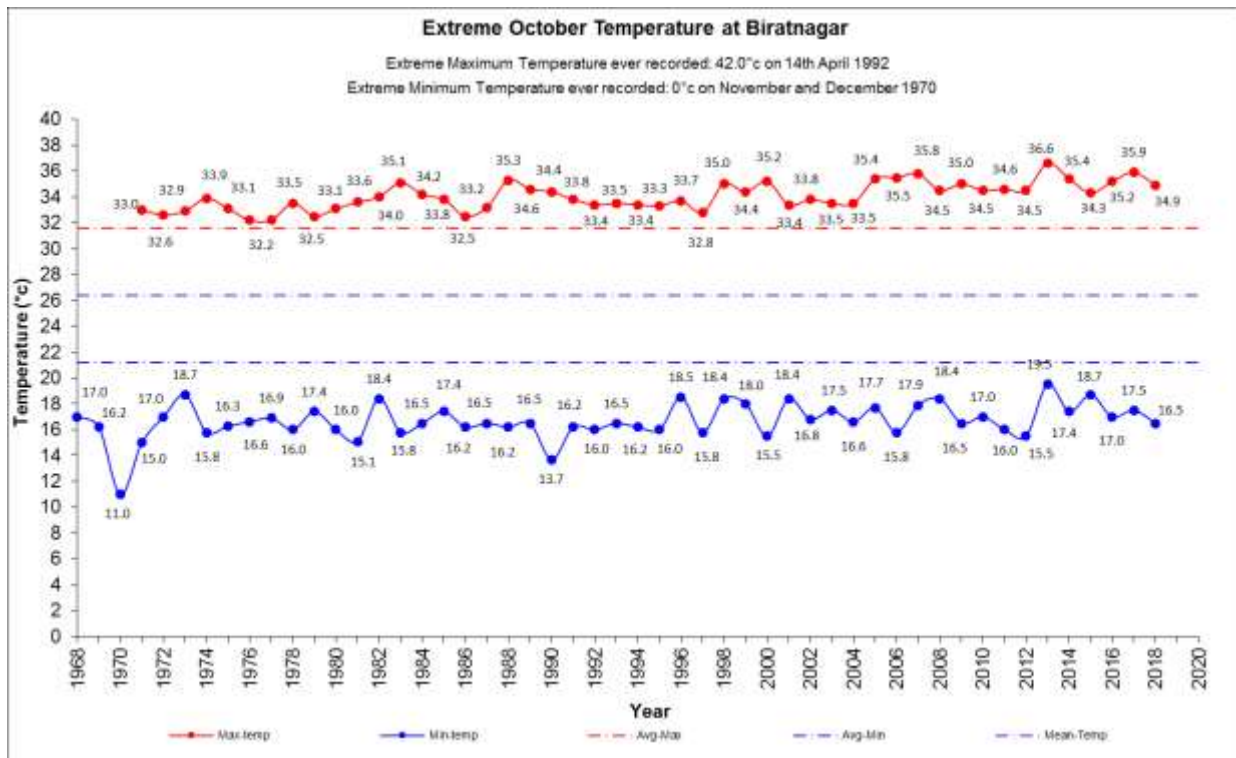

Government of Nepal
Ministry of Energy, Water Resources and Irrigation
Department of Hydrology and Meteorology
Nagpokhari, Kathmandu, Nepal

EXTREME TEMPERATURES OF MONTH OCTOBER

Note: The Maximum temperature extremes are usually recorded in Nepal during the pre-monsoon and monsoon months (April-August) especially in the month of May and June and rarely in some cases the extremes are recorded in the other months. The Minimum temperature extremes are usually recorded in Nepal during the winter months (December-January) especially in the month of January and rarely in some cases the extremes are recorded in other months. June, July, August, and September are Monsoon months when there is the possibility of heavy rain of the year and the temperatures are in the highest especially in June. Among the stations selected in this monitoring the maximum temperature recorded in the September month in the station at Dhangadhi in the Far-eastern region of Nepal of 38.4°C on 29th October 1981 and for the minimum temperature recorded in this month in the station at Jumla in the Mid-western region of Nepal of 0.8°C on 29th October 1975. The minimum extreme of Dipayal is broken for this month from 8.8°C to 8.5°C this year.

Fig: Map of Nepal showing the synoptic stations

Extreme Maximum/Minimum Temperature trends			
Stations	October	Stations	October
Dadeldhura	Rising/No trend	Kathmandu	Rising/Rising
Dipayal	No trend	Okhaldhunga	Rising/No trend
Dhangadhi	Rising/Falling	Taplejung	Rising/No trend
Surkhet	Rising/Rising	Dhankuta	Rising/No trend
Nepalgunj	Rising/Falling	Biratnagar	Rising/Rising
Jumla	Rising/Rising	Jomsom	Falling/Falling
Dang	Rising/No trend	Dharan	No trend/Rising
Pokhara	Rising/Rising	Lumle	Rising/Falling
Bhairahawa	Rising/Falling	Janakpur	Rising/No trend
Simara	Rising/Falling	Jiri	Rising/Falling
