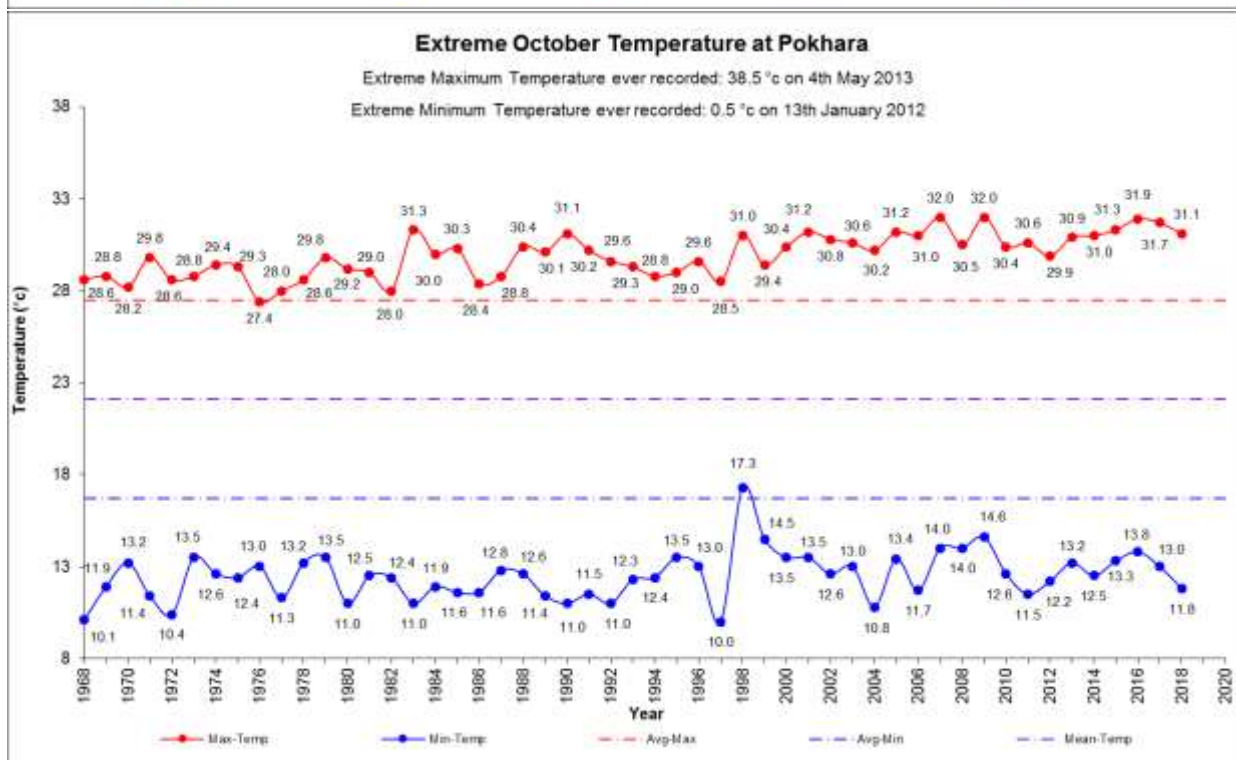

Government of Nepal
Ministry of Energy, Water Resources and Irrigation
Department of Hydrology and Meteorology
Nagpokhari, Kathmandu, Nepal

EXTREME TEMPERATURES OF MONTH OCTOBER

Note: The Maximum temperature extremes are usually recorded in Nepal during the pre-monsoon and monsoon months (April-August) especially in the month of May and June and rarely in some cases the extremes are recorded in the other months. The Minimum temperature extremes are usually recorded in Nepal during the winter months (December-January) especially in the month of January and rarely in some cases the extremes are recorded in other months. June, July, August, and September are Monsoon months when there is the possibility of heavy rain of the year and the temperatures are in the highest especially in June. Among the stations selected in this monitoring the maximum temperature recorded in the September month in the station at Dhangadhi in the Far-eastern region of Nepal of 38.4°C on 29th October 1981 and for the minimum temperature recorded in this month in the station at Jumla in the Mid-western region of Nepal of 0.8°C on 29th October 1975. The minimum extreme of Dipayal is broken for this month from 8.8°C to 8.5°C this year.

Fig: Map of Nepal showing the synoptic stations

Extreme Maximum/Minimum Temperature trends			
Stations	October	Stations	October
Dadeldhura	Rising/No trend	Kathmandu	Rising/Rising
Dipayal	No trend	Okhaldhunga	Rising/No trend
Dhangadhi	Rising/Falling	Taplejung	Rising/No trend
Surkhet	Rising/Rising	Dhankuta	Rising/No trend
Nepalgunj	Rising/Falling	Biratnagar	Rising/Rising
Jumla	Rising/Rising	Jomsom	Falling/Falling
Dang	Rising/No trend	Dharan	No trend/Rising
Pokhara	Rising/Rising	Lumle	Rising/Falling
Bhairahawa	Rising/Falling	Janakpur	Rising/No trend
Simara	Rising/Falling	Jiri	Rising/Falling
