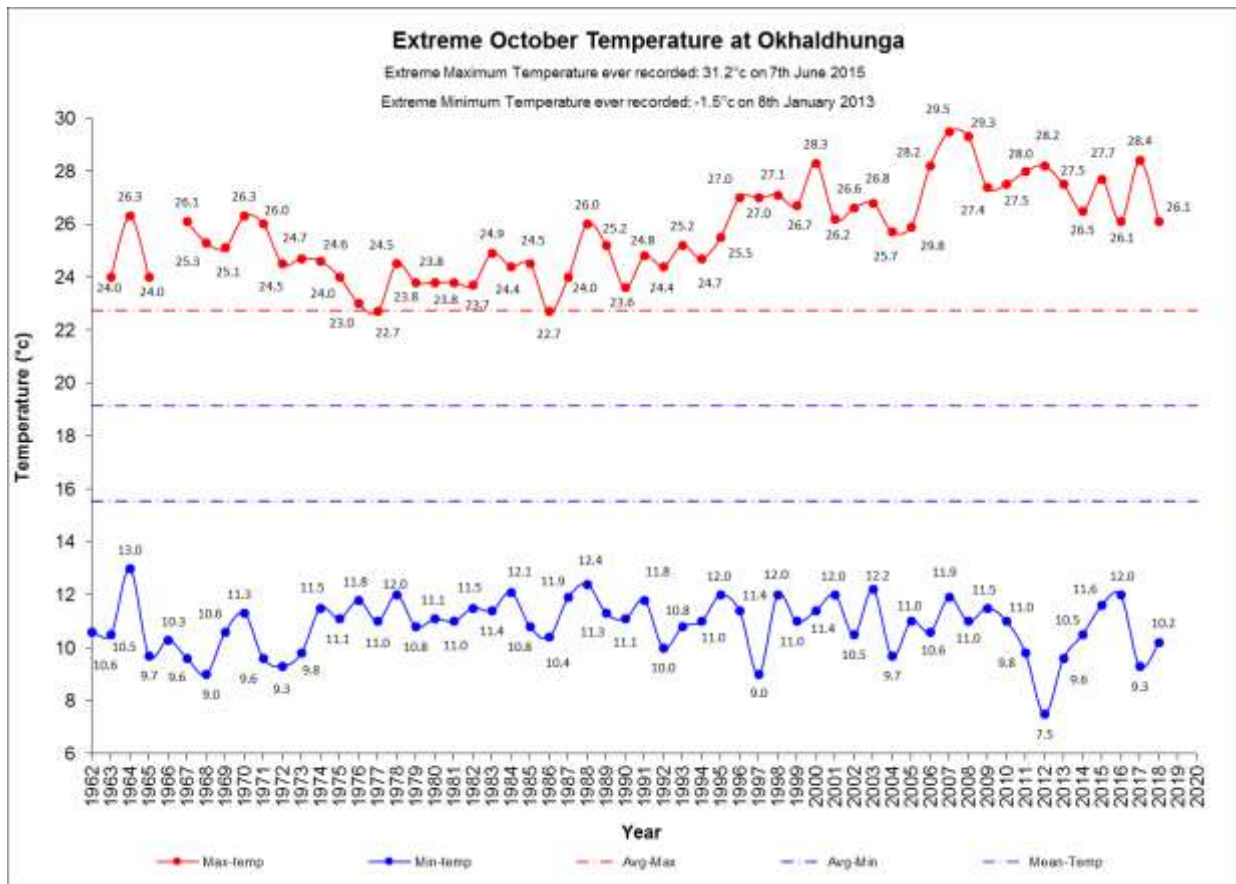

Government of Nepal
Ministry of Energy, Water Resources and Irrigation
Department of Hydrology and Meteorology
Nagpokhari, Kathmandu, Nepal

EXTREME TEMPERATURES OF MONTH OCTOBER

Note: The Maximum temperature extremes are usually recorded in Nepal during the pre-monsoon and monsoon months (April-August) especially in the month of May and June and rarely in some cases the extremes are recorded in the other months. The Minimum temperature extremes are usually recorded in Nepal during the winter months (December-January) especially in the month of January and rarely in some cases the extremes are recorded in other months. June, July, August, and September are Monsoon months when there is the possibility of heavy rain of the year and the temperatures are in the highest especially in June. Among the stations selected in this monitoring the maximum temperature recorded in the September month in the station at Dhangadhi in the Far-eastern region of Nepal of 38.4°C on 29th October 1981 and for the minimum temperature recorded in this month in the station at Jumla in the Mid-western region of Nepal of 0.8°C on 29th October 1975. The minimum extreme of Dipayal is broken for this month from 8.8°C to 8.5°C this year.

Fig: Map of Nepal showing the synoptic stations

Extreme Maximum/Minimum Temperature trends			
Stations	October	Stations	October
Dadeldhura	Rising/No trend	Kathmandu	Rising/Rising
Dipayal	No trend	Okhaldhunga	Rising/No trend
Dhangadhi	Rising/Falling	Taplejung	Rising/No trend
Surkhet	Rising/Rising	Dhankuta	Rising/No trend
Nepalgunj	Rising/Falling	Biratnagar	Rising/Rising
Jumla	Rising/Rising	Jomsom	Falling/Falling
Dang	Rising/No trend	Dharan	No trend/Rising
Pokhara	Rising/Rising	Lumle	Rising/Falling
Bhairahawa	Rising/Falling	Janakpur	Rising/No trend
Simara	Rising/Falling	Jiri	Rising/Falling
