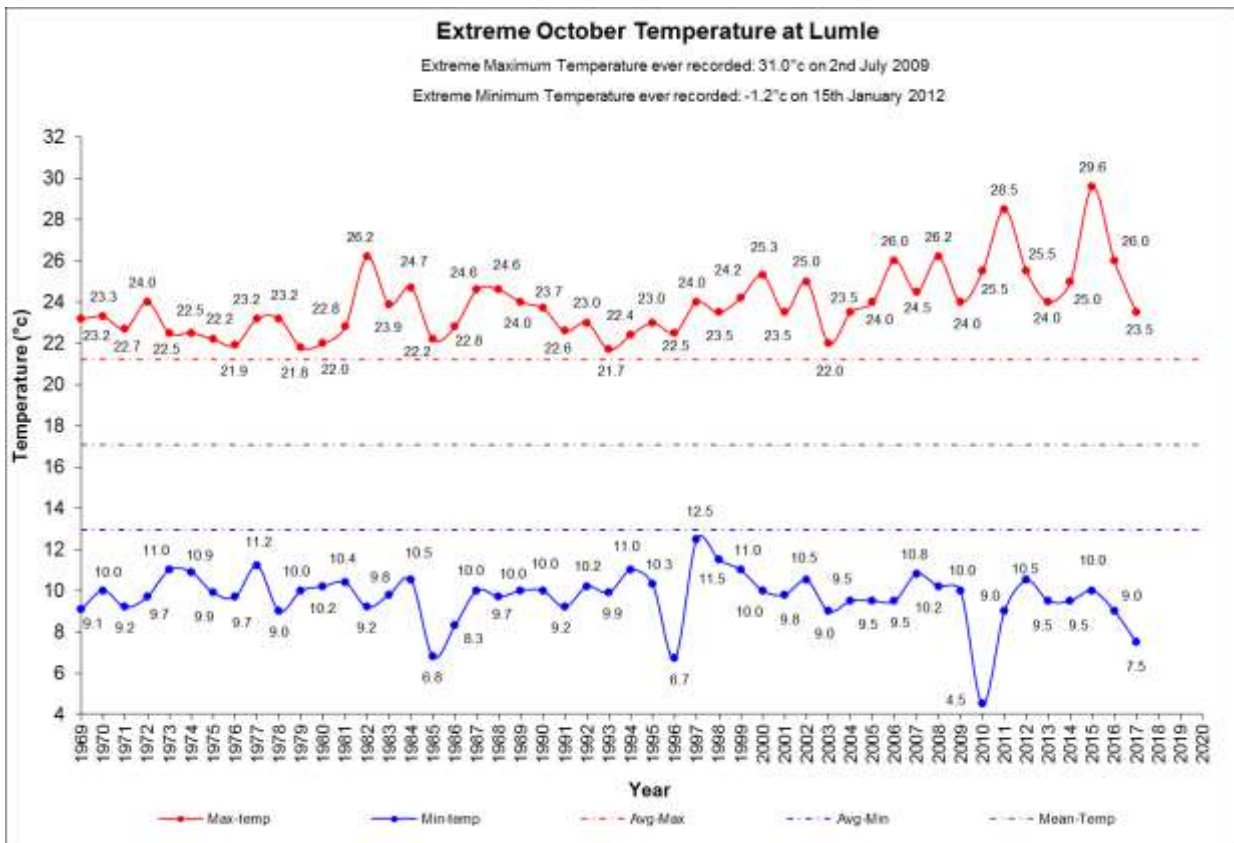

Government of Nepal
Ministry of Energy, Water Resources and Irrigation
Department of Hydrology and Meteorology
Nagpokhari, Kathmandu, Nepal

EXTREME TEMPERATURES OF MONTH OCTOBER

Note: The Maximum temperature extremes are usually recorded in Nepal during the pre-monsoon and monsoon months (April-August) especially in the month of May and June and rarely in some cases the extremes are recorded in the other months. The Minimum temperature extremes are usually recorded in Nepal during the winter months (December-January) especially in the month of January and rarely in some cases the extremes are recorded in other months. June, July, August, and September are Monsoon months when there is the possibility of heavy rain of the year and the temperatures are in the highest especially in June. Among the stations selected in this monitoring the maximum temperature recorded in the September month in the station at Dhangadhi in the Far-eastern region of Nepal of 38.4°C on 29th October 1981 and for the minimum temperature recorded in this month in the station at Jumla in the Mid-western region of Nepal of 0.8°C on 29th October 1975. The minimum extreme of Dipayal is broken for this month from 8.8°C to 8.5°C this year.

Fig: Map of Nepal showing the synoptic stations

Extreme Maximum/Minimum Temperature trends			
Stations	October	Stations	October
Dadeldhura	Rising/No trend	Kathmandu	Rising/Rising
Dipayal	No trend	Okhaldhunga	Rising/No trend
Dhangadhi	Rising/Falling	Taplejung	Rising/No trend
Surkhet	Rising/Rising	Dhankuta	Rising/No trend
Nepalgunj	Rising/Falling	Biratnagar	Rising/Rising
Jumla	Rising/Rising	Jomsom	Falling/Falling
Dang	Rising/No trend	Dharan	No trend/Rising
Pokhara	Rising/Rising	Lumle	Rising/Falling
Bhairahawa	Rising/Falling	Janakpur	Rising/No trend
Simara	Rising/Falling	Jiri	Rising/Falling
