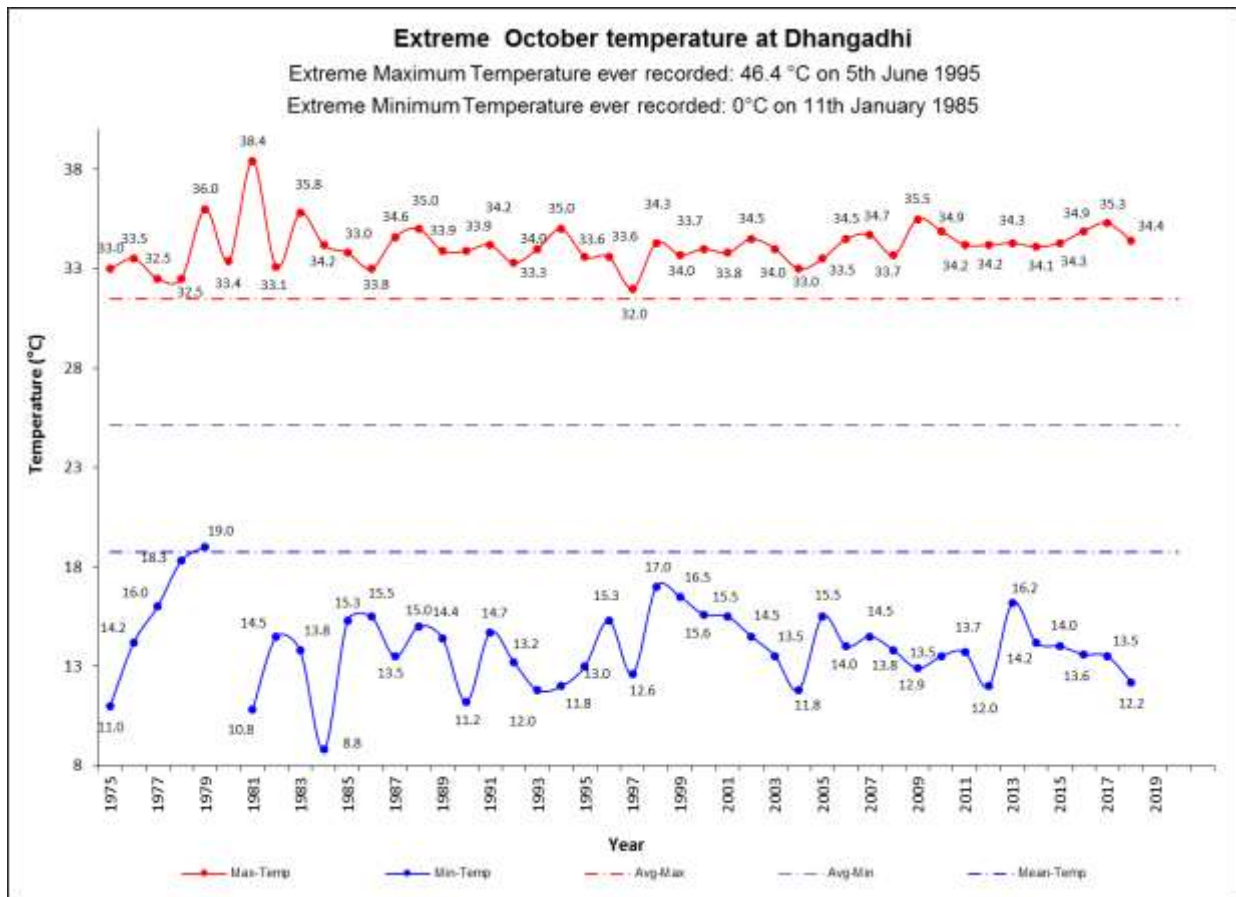

Government of Nepal
Ministry of Energy, Water Resources and Irrigation
Department of Hydrology and Meteorology
Nagpokhari, Kathmandu, Nepal

EXTREME TEMPERATURES OF MONTH OCTOBER

Note: The Maximum temperature extremes are usually recorded in Nepal during the pre-monsoon and monsoon months (April-August) especially in the month of May and June and rarely in some cases the extremes are recorded in the other months. The Minimum temperature extremes are usually recorded in Nepal during the winter months (December-January) especially in the month of January and rarely in some cases the extremes are recorded in other months. June, July, August, and September are Monsoon months when there is the possibility of heavy rain of the year and the temperatures are in the highest especially in June. Among the stations selected in this monitoring the maximum temperature recorded in the September month in the station at Dhangadhi in the Far-eastern region of Nepal of 38.4°C on 29th October 1981 and for the minimum temperature recorded in this month in the station at Jumla in the Mid-western region of Nepal of 0.8°C on 29th October 1975. The minimum extreme of Dipayal is broken for this month from 8.8°C to 8.5°C this year.

Fig: Map of Nepal showing the synoptic stations

Extreme Maximum/Minimum Temperature trends			
Stations	October	Stations	October
Dadeldhura	Rising/No trend	Kathmandu	Rising/Rising
Dipayal	No trend	Okhaldhunga	Rising/No trend
Dhangadhi	Rising/Falling	Taplejung	Rising/No trend
Surkhet	Rising/Rising	Dhankuta	Rising/No trend
Nepalgunj	Rising/Falling	Biratnagar	Rising/Rising
Jumla	Rising/Rising	Jomsom	Falling/Falling
Dang	Rising/No trend	Dharan	No trend/Rising
Pokhara	Rising/Rising	Lumle	Rising/Falling
Bhairahawa	Rising/Falling	Janakpur	Rising/No trend
Simara	Rising/Falling	Jiri	Rising/Falling
