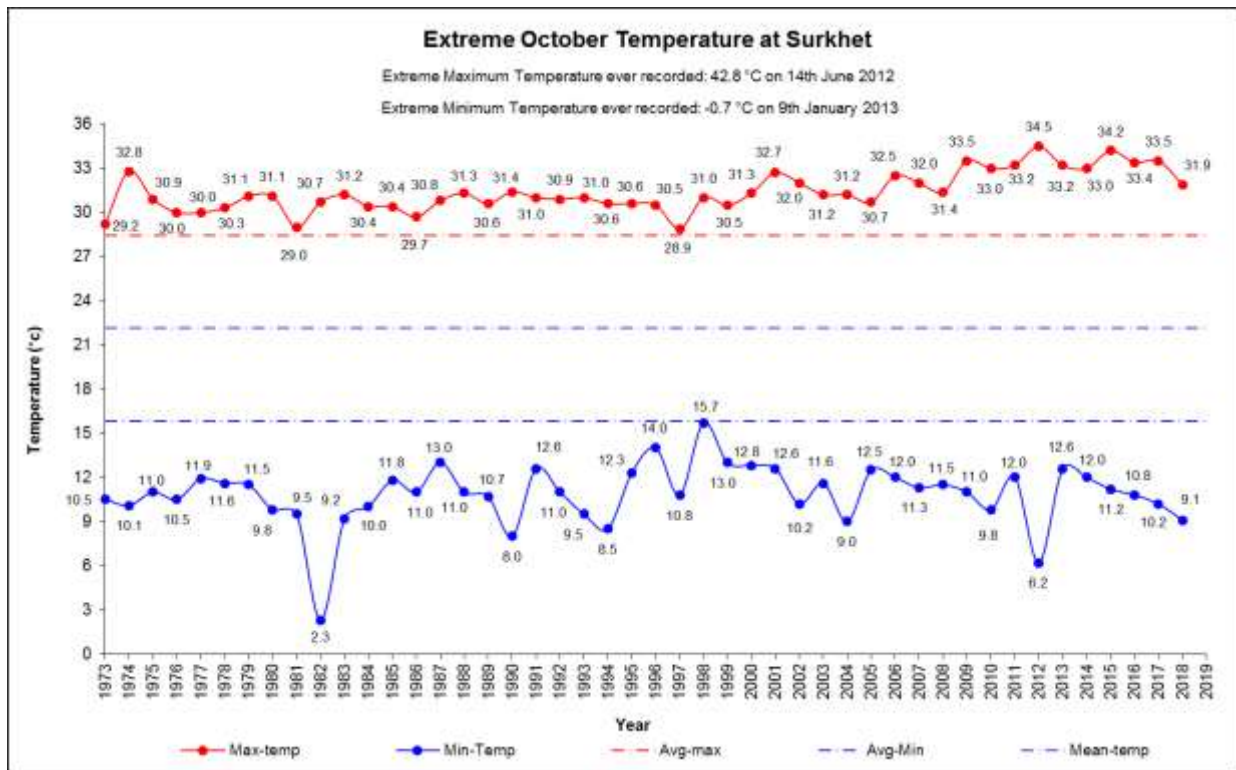

Government of Nepal
Ministry of Energy, Water Resources and Irrigation
Department of Hydrology and Meteorology
Nagpokhari, Kathmandu, Nepal

EXTREME TEMPERATURES OF MONTH OCTOBER

Note: The Maximum temperature extremes are usually recorded in Nepal during the pre-monsoon and monsoon months (April-August) especially in the month of May and June and rarely in some cases the extremes are recorded in the other months. The Minimum temperature extremes are usually recorded in Nepal during the winter months (December-January) especially in the month of January and rarely in some cases the extremes are recorded in other months. June, July, August, and September are Monsoon months when there is the possibility of heavy rain of the year and the temperatures are in the highest especially in June. Among the stations selected in this monitoring the maximum temperature recorded in the September month in the station at Dhangadhi in the Far-eastern region of Nepal of 38.4°C on 29th October 1981 and for the minimum temperature recorded in this month in the station at Jumla in the Mid-western region of Nepal of 0.8°C on 29th October 1975. The minimum extreme of Dipayal is broken for this month from 8.8°C to 8.5°C this year.

Fig: Map of Nepal showing the synoptic stations

Extreme Maximum/Minimum Temperature trends			
Stations	October	Stations	October
Dadeldhura	Rising/No trend	Kathmandu	Rising/Rising
Dipayal	No trend	Okhaldhunga	Rising/No trend
Dhangadhi	Rising/Falling	Taplejung	Rising/No trend
Surkhet	Rising/Rising	Dhankuta	Rising/No trend
Nepalgunj	Rising/Falling	Biratnagar	Rising/Rising
Jumla	Rising/Rising	Jomsom	Falling/Falling
Dang	Rising/No trend	Dharan	No trend/Rising
Pokhara	Rising/Rising	Lumle	Rising/Falling
Bhairahawa	Rising/Falling	Janakpur	Rising/No trend
Simara	Rising/Falling	Jiri	Rising/Falling
