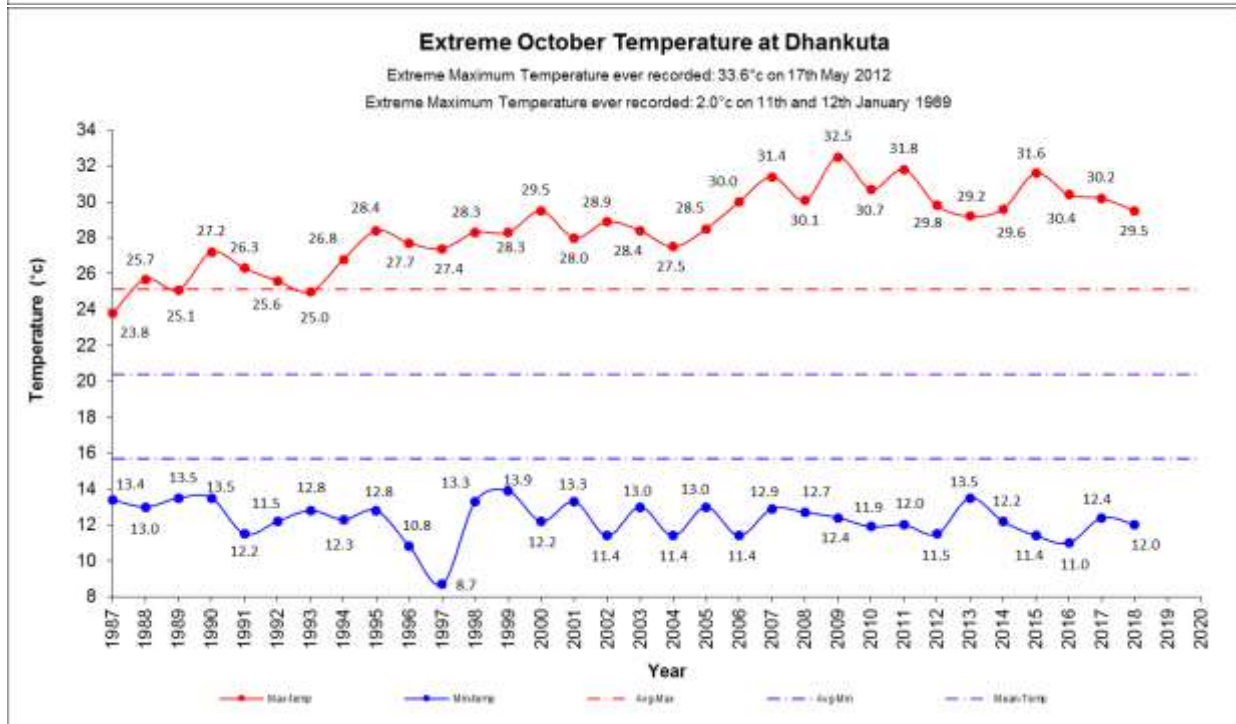

Government of Nepal
Ministry of Energy, Water Resources and Irrigation
Department of Hydrology and Meteorology
Nagpokhari, Kathmandu, Nepal

EXTREME TEMPERATURES OF MONTH OCTOBER

Note: The Maximum temperature extremes are usually recorded in Nepal during the pre-monsoon and monsoon months (April-August) especially in the month of May and June and rarely in some cases the extremes are recorded in the other months. The Minimum temperature extremes are usually recorded in Nepal during the winter months (December-January) especially in the month of January and rarely in some cases the extremes are recorded in other months. June, July, August, and September are Monsoon months when there is the possibility of heavy rain of the year and the temperatures are in the highest especially in June. Among the stations selected in this monitoring the maximum temperature recorded in the September month in the station at Dhangadhi in the Far-eastern region of Nepal of 38.4°C on 29th October 1981 and for the minimum temperature recorded in this month in the station at Jumla in the Mid-western region of Nepal of 0.8°C on 29th October 1975. The minimum extreme of Dipayal is broken for this month from 8.8°C to 8.5°C this year.

Fig: Map of Nepal showing the synoptic stations

Extreme Maximum/Minimum Temperature trends			
Stations	October	Stations	October
Dadeldhura	Rising/No trend	Kathmandu	Rising/Rising
Dipayal	No trend	Okhaldhunga	Rising/No trend
Dhangadhi	Rising/Falling	Taplejung	Rising/No trend
Surkhet	Rising/Rising	Dhankuta	Rising/No trend
Nepalgunj	Rising/Falling	Biratnagar	Rising/Rising
Jumla	Rising/Rising	Jomsom	Falling/Falling
Dang	Rising/No trend	Dharan	No trend/Rising
Pokhara	Rising/Rising	Lumle	Rising/Falling
Bhairahawa	Rising/Falling	Janakpur	Rising/No trend
Simara	Rising/Falling	Jiri	Rising/Falling
