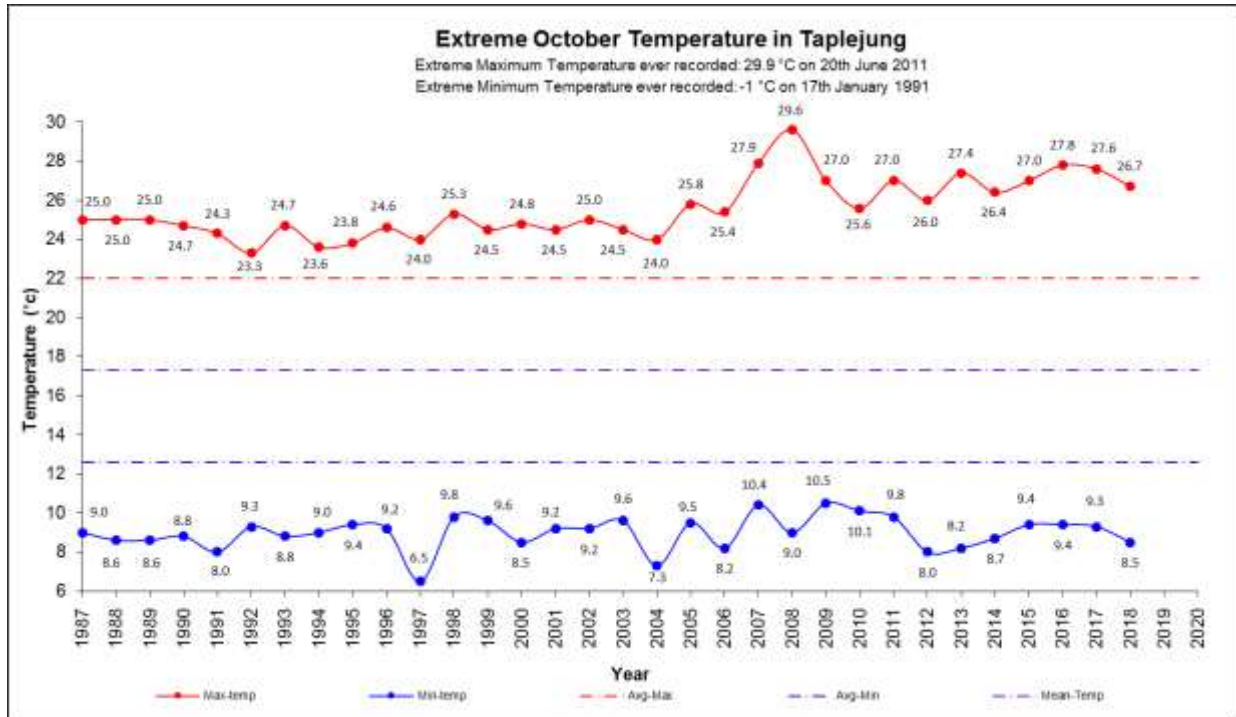

Government of Nepal
Ministry of Energy, Water Resources and Irrigation
Department of Hydrology and Meteorology
Nagpokhari, Kathmandu, Nepal

EXTREME TEMPERATURES OF MONTH OCTOBER

Note: The Maximum temperature extremes are usually recorded in Nepal during the pre-monsoon and monsoon months (April-August) especially in the month of May and June and rarely in some cases the extremes are recorded in the other months. The Minimum temperature extremes are usually recorded in Nepal during the winter months (December-January) especially in the month of January and rarely in some cases the extremes are recorded in other months. June, July, August, and September are Monsoon months when there is the possibility of heavy rain of the year and the temperatures are in the highest especially in June. Among the stations selected in this monitoring the maximum temperature recorded in the September month in the station at Dhangadhi in the Far-eastern region of Nepal of 38.4°C on 29th October 1981 and for the minimum temperature recorded in this month in the station at Jumla in the Mid-western region of Nepal of 0.8°C on 29th October 1975. The minimum extreme of Dipayal is broken for this month from 8.8°C to 8.5°C this year.

Fig: Map of Nepal showing the synoptic stations

Extreme Maximum/Minimum Temperature trends			
Stations	October	Stations	October
Dadeldhura	Rising/No trend	Kathmandu	Rising/Rising
Dipayal	No trend	Okhaldhunga	Rising/No trend
Dhangadhi	Rising/Falling	Taplejung	Rising/No trend
Surkhet	Rising/Rising	Dhankuta	Rising/No trend
Nepalgunj	Rising/Falling	Biratnagar	Rising/Rising
Jumla	Rising/Rising	Jomsom	Falling/Falling
Dang	Rising/No trend	Dharan	No trend/Rising
Pokhara	Rising/Rising	Lumle	Rising/Falling
Bhairahawa	Rising/Falling	Janakpur	Rising/No trend
Simara	Rising/Falling	Jiri	Rising/Falling
