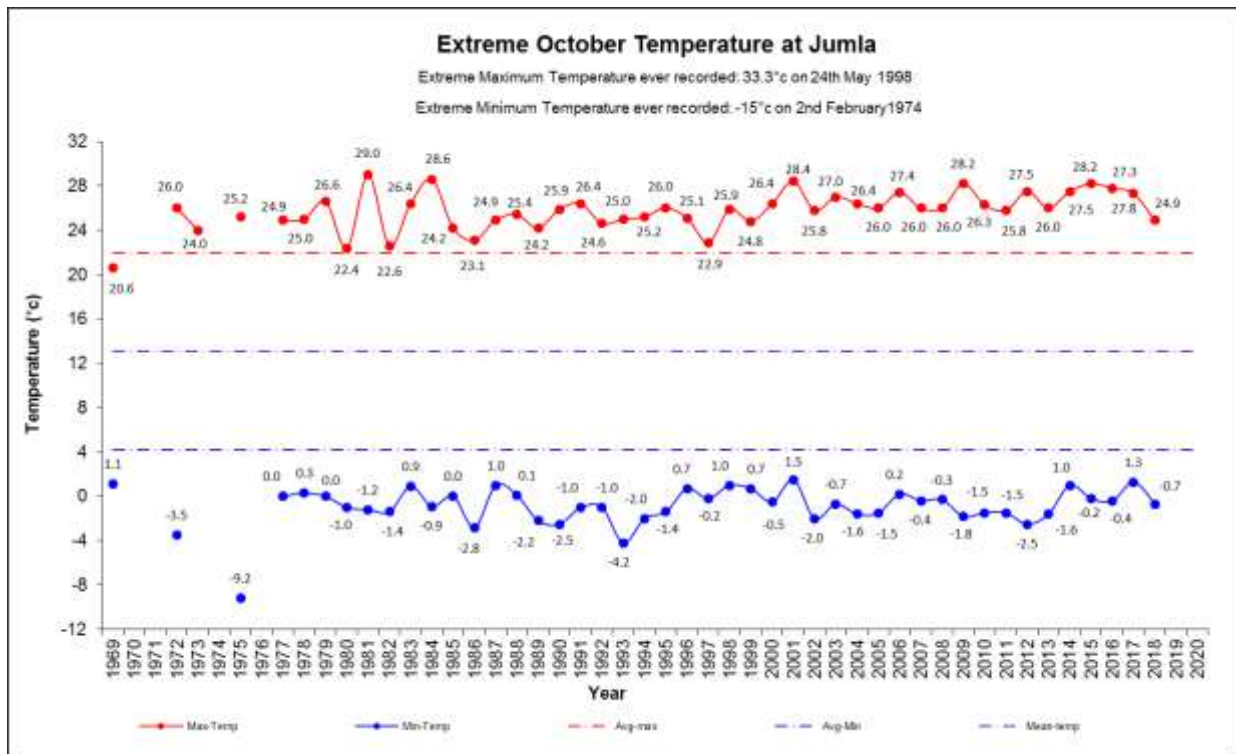

Government of Nepal
Ministry of Energy, Water Resources and Irrigation
Department of Hydrology and Meteorology
Nagpokhari, Kathmandu, Nepal

EXTREME TEMPERATURES OF MONTH OCTOBER

Note: The Maximum temperature extremes are usually recorded in Nepal during the pre-monsoon and monsoon months (April-August) especially in the month of May and June and rarely in some cases the extremes are recorded in the other months. The Minimum temperature extremes are usually recorded in Nepal during the winter months (December-January) especially in the month of January and rarely in some cases the extremes are recorded in other months. June, July, August, and September are Monsoon months when there is the possibility of heavy rain of the year and the temperatures are in the highest especially in June. Among the stations selected in this monitoring the maximum temperature recorded in the September month in the station at Dhangadhi in the Far-eastern region of Nepal of 38.4°C on 29th October 1981 and for the minimum temperature recorded in this month in the station at Jumla in the Mid-western region of Nepal of 0.8°C on 29th October 1975. The minimum extreme of Dipayal is broken for this month from 8.8°C to 8.5°C this year.

Fig: Map of Nepal showing the synoptic stations

Extreme Maximum/Minimum Temperature trends			
Stations	October	Stations	October
Dadeldhura	Rising/No trend	Kathmandu	Rising/Rising
Dipayal	No trend	Okhaldhunga	Rising/No trend
Dhangadhi	Rising/Falling	Taplejung	Rising/No trend
Surkhet	Rising/Rising	Dhankuta	Rising/No trend
Nepalgunj	Rising/Falling	Biratnagar	Rising/Rising
Jumla	Rising/Rising	Jomsom	Falling/Falling
Dang	Rising/No trend	Dharan	No trend/Rising
Pokhara	Rising/Rising	Lumle	Rising/Falling
Bhairahawa	Rising/Falling	Janakpur	Rising/No trend
Simara	Rising/Falling	Jiri	Rising/Falling
