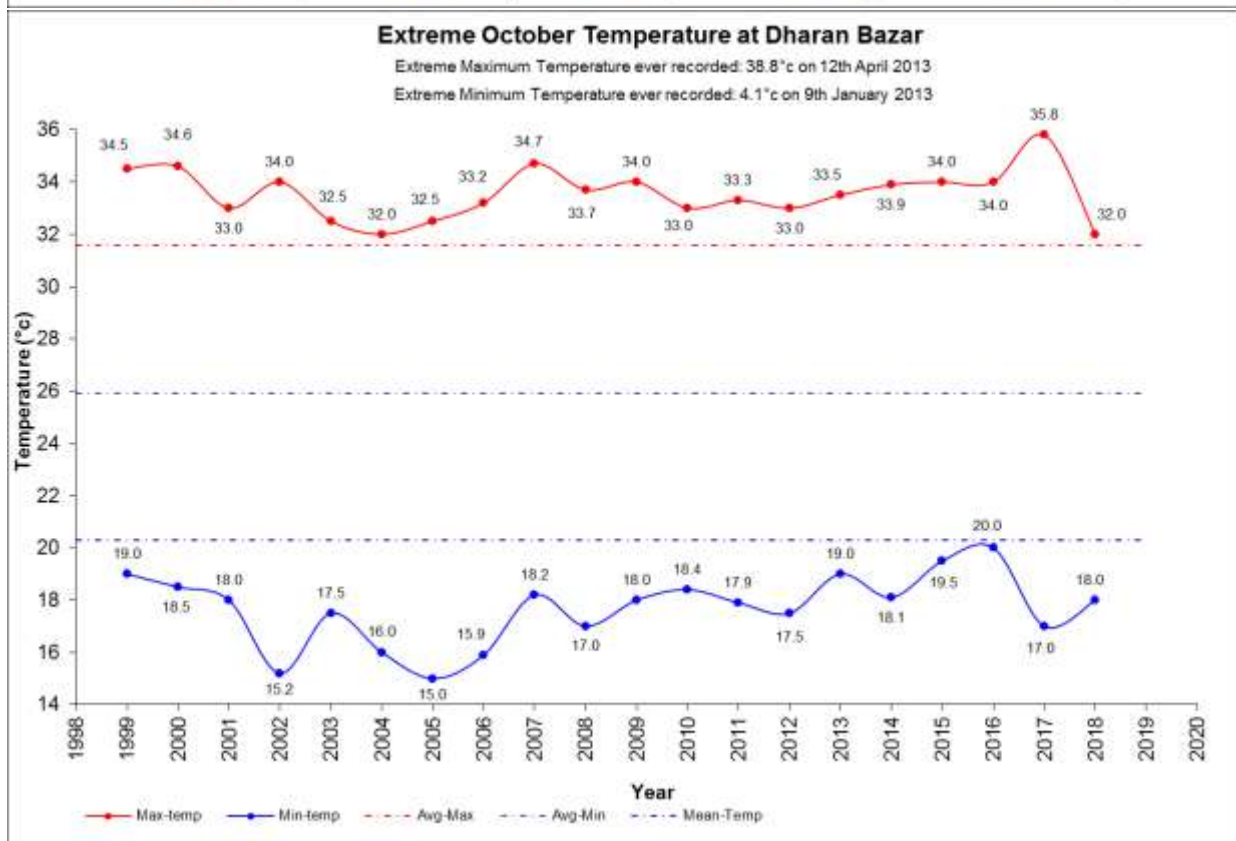

Government of Nepal
Ministry of Energy, Water Resources and Irrigation
Department of Hydrology and Meteorology
Nagpokhari, Kathmandu, Nepal

EXTREME TEMPERATURES OF MONTH OCTOBER

Note: The Maximum temperature extremes are usually recorded in Nepal during the pre-monsoon and monsoon months (April-August) especially in the month of May and June and rarely in some cases the extremes are recorded in the other months. The Minimum temperature extremes are usually recorded in Nepal during the winter months (December-January) especially in the month of January and rarely in some cases the extremes are recorded in other months. June, July, August, and September are Monsoon months when there is the possibility of heavy rain of the year and the temperatures are in the highest especially in June. Among the stations selected in this monitoring the maximum temperature recorded in the September month in the station at Dhangadhi in the Far-eastern region of Nepal of 38.4°C on 29th October 1981 and for the minimum temperature recorded in this month in the station at Jumla in the Mid-western region of Nepal of 0.8°C on 29th October 1975. The minimum extreme of Dipayal is broken for this month from 8.8°C to 8.5°C this year.

Fig: Map of Nepal showing the synoptic stations

Extreme Maximum/Minimum Temperature trends			
Stations	October	Stations	October
Dadeldhura	Rising/No trend	Kathmandu	Rising/Rising
Dipayal	No trend	Okhaldhunga	Rising/No trend
Dhangadhi	Rising/Falling	Taplejung	Rising/No trend
Surkhet	Rising/Rising	Dhankuta	Rising/No trend
Nepalgunj	Rising/Falling	Biratnagar	Rising/Rising
Jumla	Rising/Rising	Jomsom	Falling/Falling
Dang	Rising/No trend	Dharan	No trend/Rising
Pokhara	Rising/Rising	Lumle	Rising/Falling
Bhairahawa	Rising/Falling	Janakpur	Rising/No trend
Simara	Rising/Falling	Jiri	Rising/Falling
