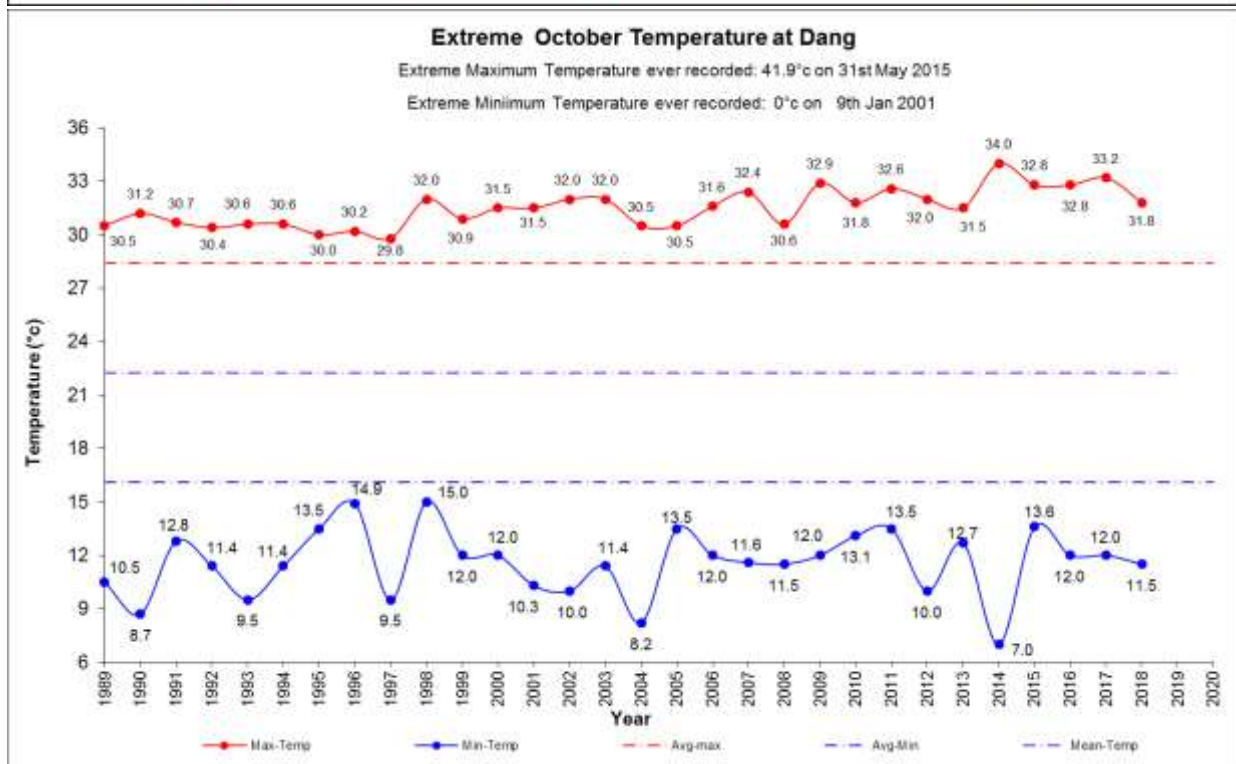

Government of Nepal
Ministry of Energy, Water Resources and Irrigation
Department of Hydrology and Meteorology
Nagpokhari, Kathmandu, Nepal

EXTREME TEMPERATURES OF MONTH OCTOBER

Note: The Maximum temperature extremes are usually recorded in Nepal during the pre-monsoon and monsoon months (April-August) especially in the month of May and June and rarely in some cases the extremes are recorded in the other months. The Minimum temperature extremes are usually recorded in Nepal during the winter months (December-January) especially in the month of January and rarely in some cases the extremes are recorded in other months. June, July, August, and September are Monsoon months when there is the possibility of heavy rain of the year and the temperatures are in the highest especially in June. Among the stations selected in this monitoring the maximum temperature recorded in the September month in the station at Dhangadhi in the Far-eastern region of Nepal of 38.4°C on 29th October 1981 and for the minimum temperature recorded in this month in the station at Jumla in the Mid-western region of Nepal of 0.8°C on 29th October 1975. The minimum extreme of Dipayal is broken for this month from 8.8°C to 8.5°C this year.

Fig: Map of Nepal showing the synoptic stations

Extreme Maximum/Minimum Temperature trends			
Stations	October	Stations	October
Dadeldhura	Rising/No trend	Kathmandu	Rising/Rising
Dipayal	No trend	Okhaldhunga	Rising/No trend
Dhangadhi	Rising/Falling	Taplejung	Rising/No trend
Surkhet	Rising/Rising	Dhankuta	Rising/No trend
Nepalgunj	Rising/Falling	Biratnagar	Rising/Rising
Jumla	Rising/Rising	Jomsom	Falling/Falling
Dang	Rising/No trend	Dharan	No trend/Rising
Pokhara	Rising/Rising	Lumle	Rising/Falling
Bhairahawa	Rising/Falling	Janakpur	Rising/No trend
Simara	Rising/Falling	Jiri	Rising/Falling
