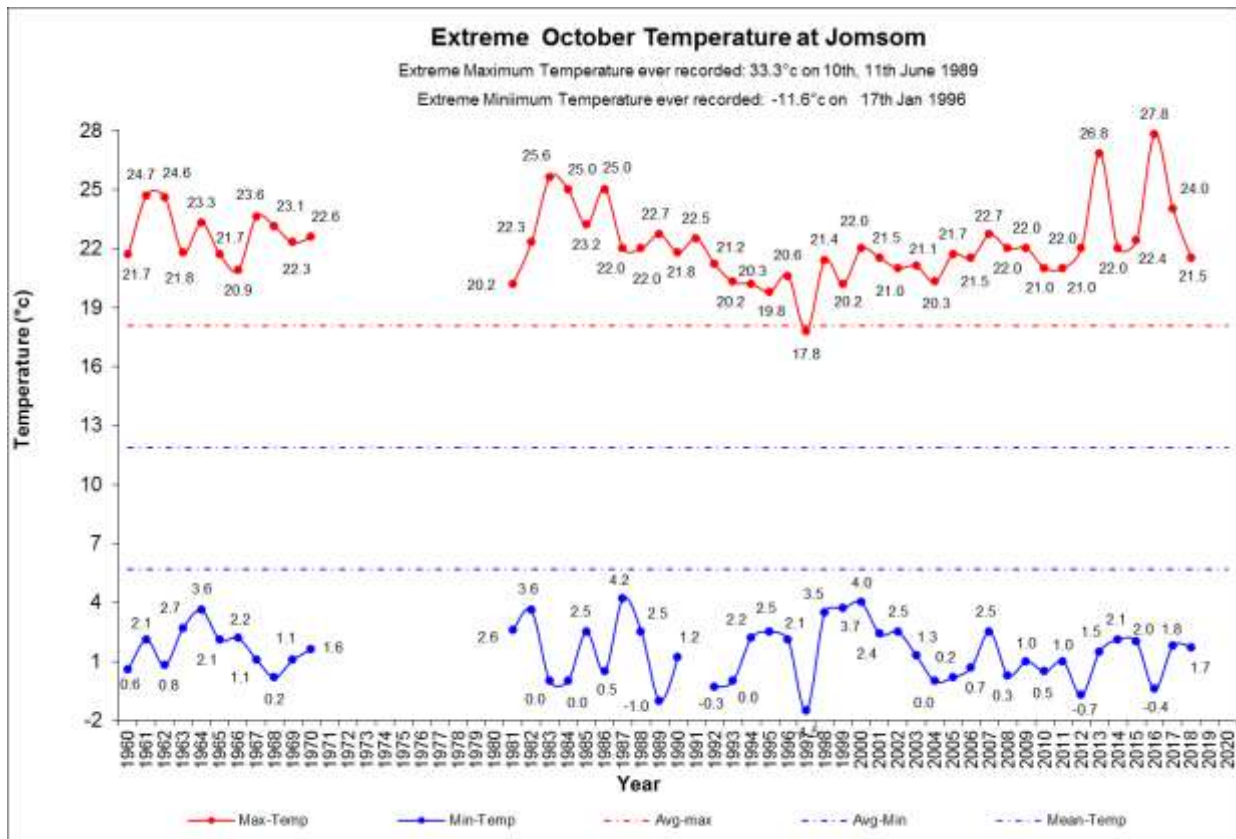

Government of Nepal
Ministry of Energy, Water Resources and Irrigation
Department of Hydrology and Meteorology
Nagpokhari, Kathmandu, Nepal

EXTREME TEMPERATURES OF MONTH OCTOBER

Note: The Maximum temperature extremes are usually recorded in Nepal during the pre-monsoon and monsoon months (April-August) especially in the month of May and June and rarely in some cases the extremes are recorded in the other months. The Minimum temperature extremes are usually recorded in Nepal during the winter months (December-January) especially in the month of January and rarely in some cases the extremes are recorded in other months. June, July, August, and September are Monsoon months when there is the possibility of heavy rain of the year and the temperatures are in the highest especially in June. Among the stations selected in this monitoring the maximum temperature recorded in the September month in the station at Dhangadhi in the Far-eastern region of Nepal of 38.4°C on 29th October 1981 and for the minimum temperature recorded in this month in the station at Jumla in the Mid-western region of Nepal of 0.8°C on 29th October 1975. The minimum extreme of Dipayal is broken for this month from 8.8°C to 8.5°C this year.

Fig: Map of Nepal showing the synoptic stations

Extreme Maximum/Minimum Temperature trends			
Stations	October	Stations	October
Dadeldhura	Rising/No trend	Kathmandu	Rising/Rising
Dipayal	No trend	Okhaldhunga	Rising/No trend
Dhangadhi	Rising/Falling	Taplejung	Rising/No trend
Surkhet	Rising/Rising	Dhankuta	Rising/No trend
Nepalgunj	Rising/Falling	Biratnagar	Rising/Rising
Jumla	Rising/Rising	Jomsom	Falling/Falling
Dang	Rising/No trend	Dharan	No trend/Rising
Pokhara	Rising/Rising	Lumle	Rising/Falling
Bhairahawa	Rising/Falling	Janakpur	Rising/No trend
Simara	Rising/Falling	Jiri	Rising/Falling
