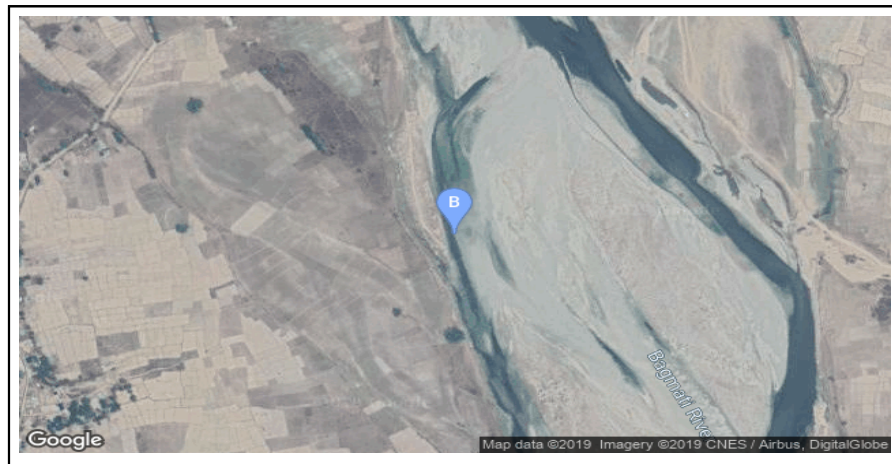

## New Crossing Bridge:31-F057-066 (Chiruwa khola)

### General

Name of Bridge/River: Chiruwa khola	T.Length: 150
Road Name: Dharan - Chatara - Gaighat - Katari - Sindhuli - Hetauda(F057)	Road Length: 346.5
Chainage: 0+000	Division Road Office: Hetauda
Latitude: 27.250722	Longitude: 85.483861
<b>Left Bank Location</b>	<b>Right Bank Location</b>
District: Makawanpur	District: Makawanpur
Municipality/VDC: Raigaun	Municipality/VDC: Raigaun

### Location Map