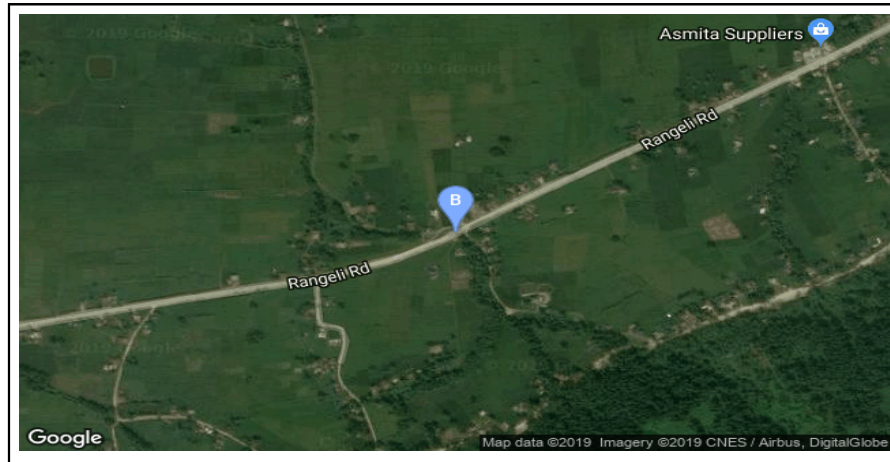

## New Crossing Bridge:04-H017-008 (Dhadkan)

### General

Name of Bridge/River: Dhadkan	T.Length: 37
Road Name: Postal Highway(H017)	Road Length: 1005
Chainage: 9+500	Division Road Office: Damak
Latitude: 26.509037	Longitude: 87.997059
<b>Left Bank Location</b>	<b>Right Bank Location</b>
District: Jhapa	District: Jhapa
Municipality/VDC: Jalthal	Municipality/VDC: Jalthal

### Location Map

### Photographs

Caption:downstream view

Caption:river