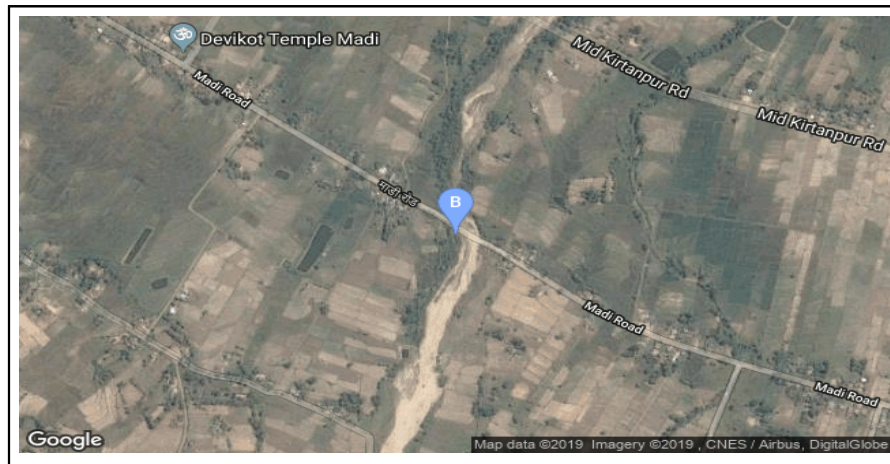

New Crossing Bridge:35-H017-120 (Patre khola)

General

Name of Bridge/River: Patre khola	T.Length: 100
Road Name: Postal Highway(H017)	Road Length: 1005
Chainage: 396+800.00000000001	Division Road Office: Bharatpur
Latitude: 27.439028	Longitude: 84.360111
Left Bank Location	Right Bank Location
District: Chitawan	District: Chitawan
Municipality/VDC: Madi Kalyanpur	Municipality/VDC: Madi Kalyanpur

Location Map

Photographs

Caption:upstream

Caption:from left