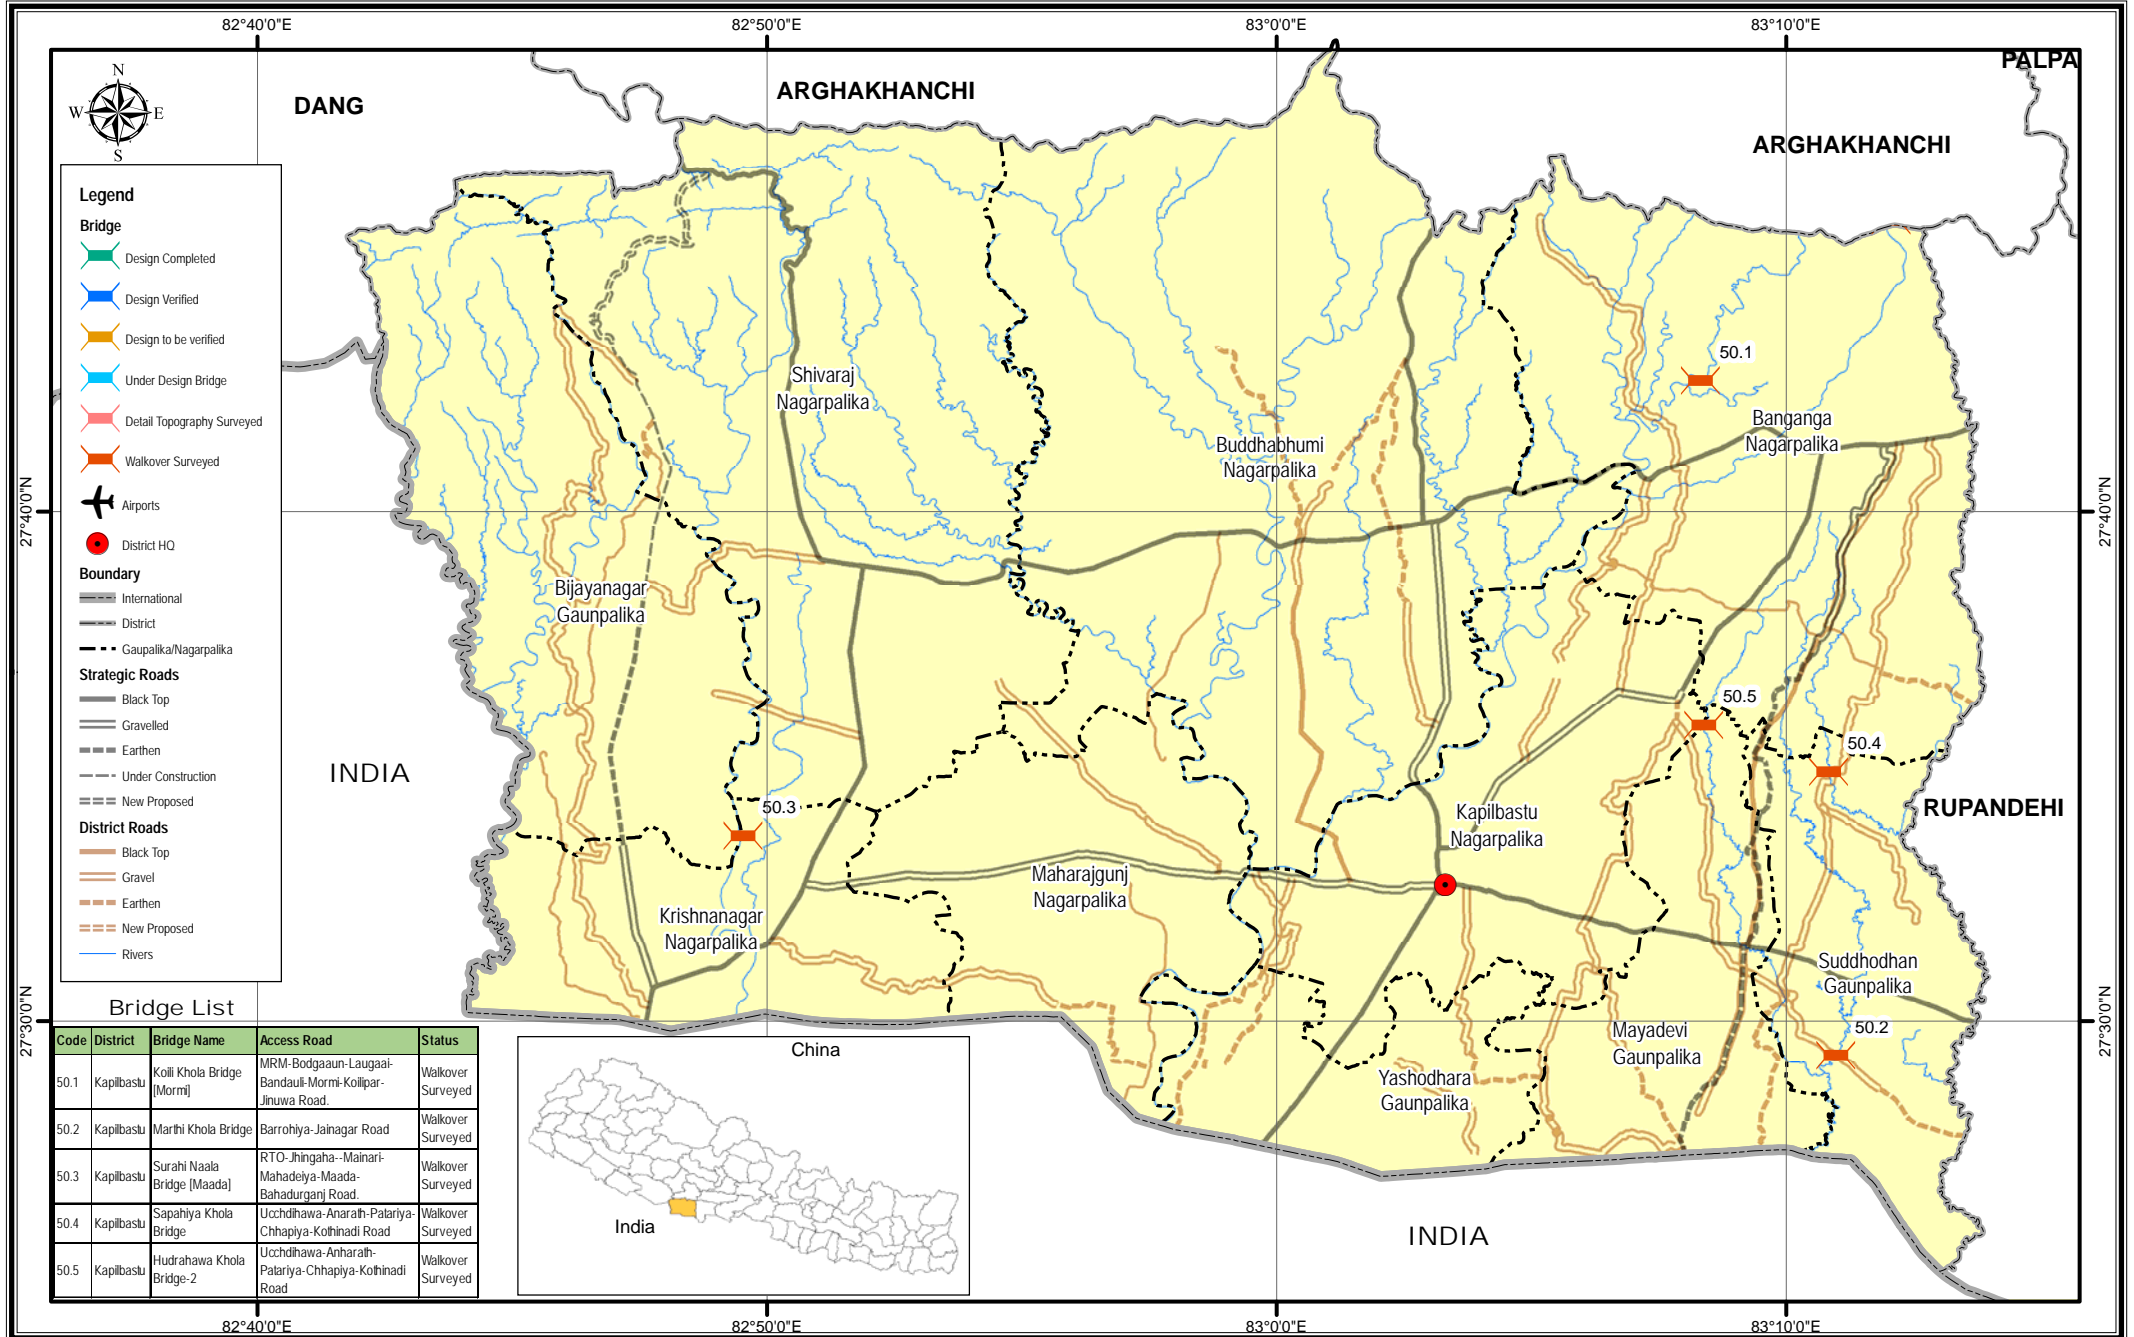

Bridge Inventory Map

Kapilbastu District

Bridge List

Code	District	Bridge Name	Access Road	Status
50.1	Kapilbasu	Koili Khola Bridge [Mormi]	MRM-Bodgaun-Laugaai-Bandauli-Mormi-Koilpar-Jinuwa Road.	Walkover Surveyed
50.2	Kapilbasu	Marthi Khola Bridge	Barrohiya-Jainagar Road	Walkover Surveyed
50.3	Kapilbasu	Surahi Naala Bridge [Maada]	RTO-Jhingaha--Mainari-Mahadelya--Maada-Bahadurganj Road	Walkover Surveyed
50.4	Kapilbasu	Sapahiya Khola Bridge	Ucchdhawa-Anarath-Patariya-Chhapiya-Kothinadi Road	Walkover Surveyed
50.5	Kapilbasu	Hudrahawa Khola Bridge-2	Ucchdhawa-Anharath-Patariya-Chhapiya-Kothinadi Road	Walkover Surveyed

Local Roads Bridge Support Unit (LRBSU)
Manbhawan, Lalitpur

Date: 5/7/2018