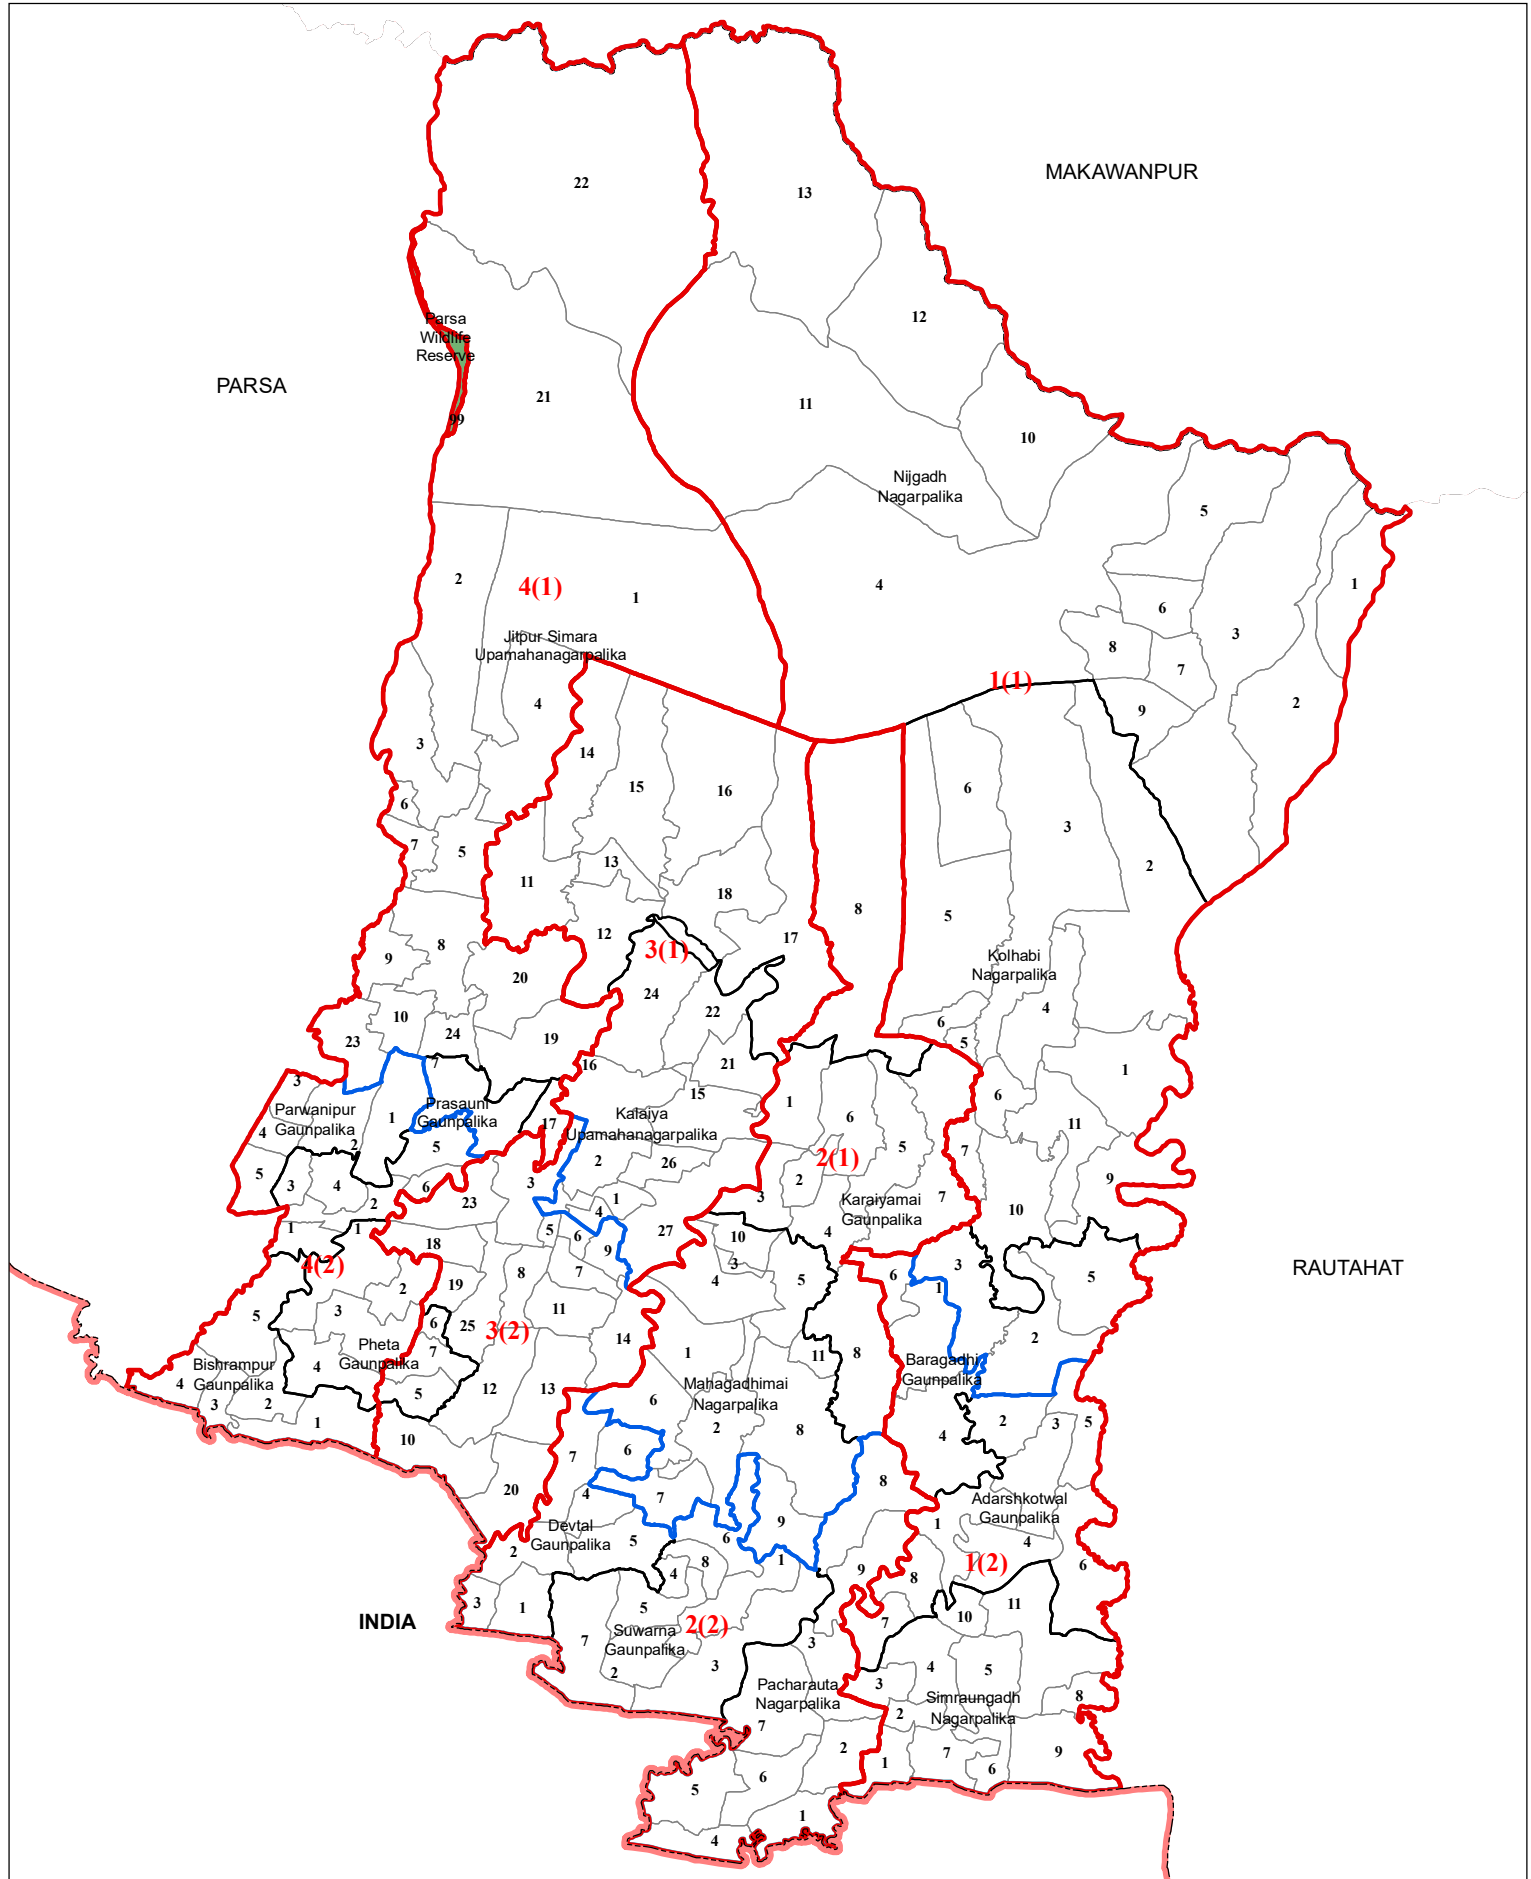

BARA

No. of House of Representative Constituency: 4

No. of Provincial Constituency : 8

Legend

- International Boundary
- Province Boundary
- District Boundary
- House of Representative Boundary
- Provincial Constituency Boundary
- Palika Boundary
- Ward Boundary
- Sanskritik Area
- National Park/Wildlife Reserve/Hunting Area/Watershed Area

Note:
1 in **1(1)** indicates House of Representative Constituency Number and **(1)** indicates Province Constituency Number within the House of Representative Constituency Number and likewise.