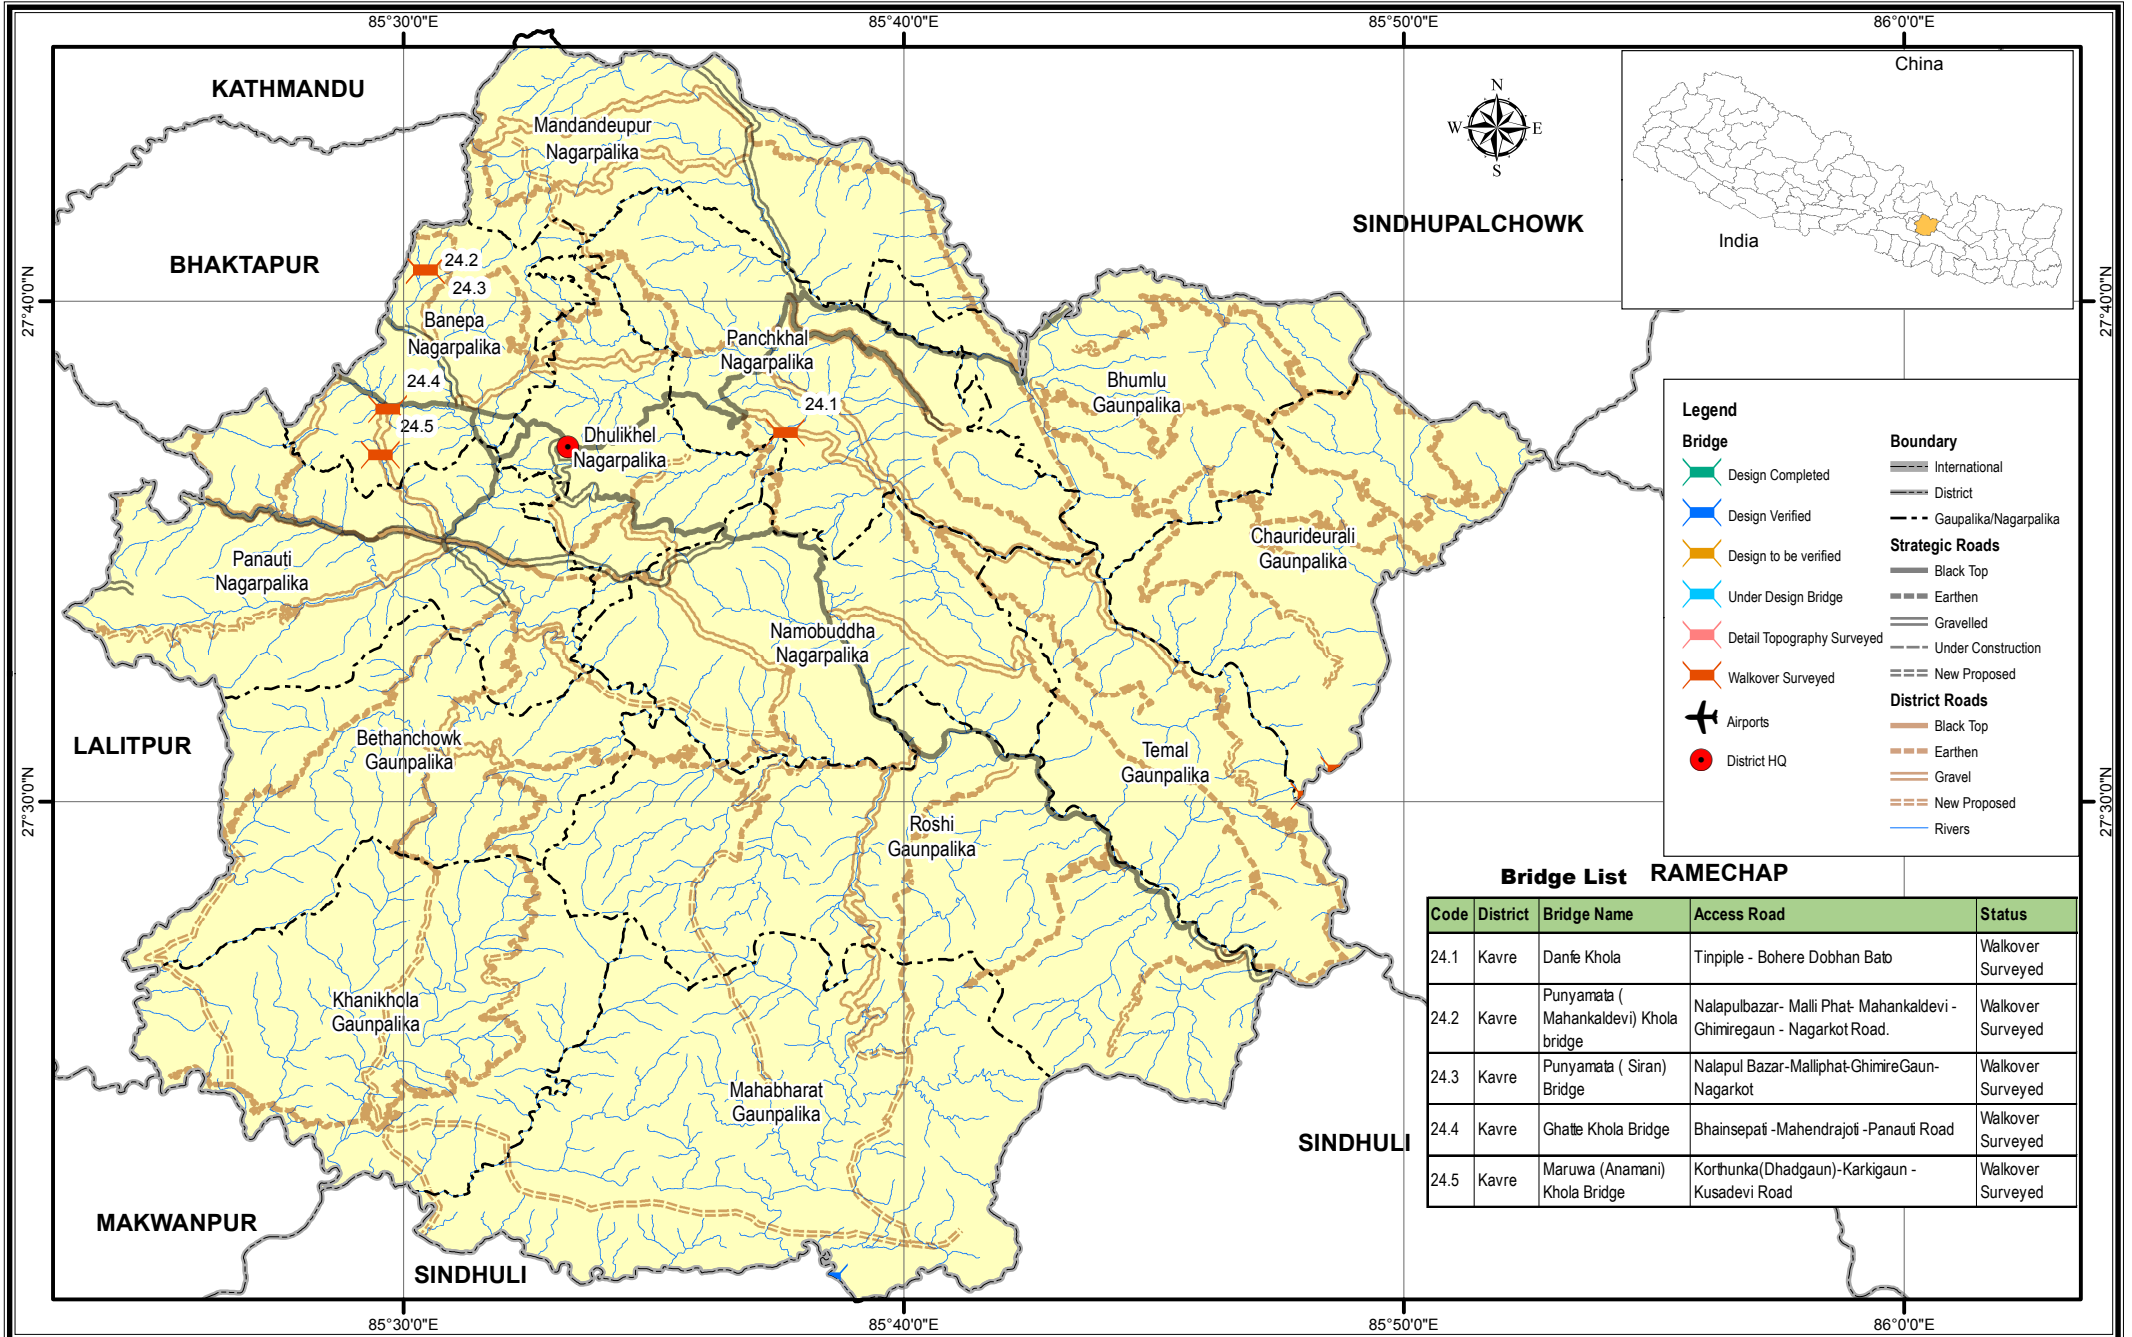

Bridge Inventory Map

Kavrepalanchowk District

Bridge List RAMECHAP

Code	District	Bridge Name	Access Road	Status
24.1	Kavre	Danfê Khola	Tinpile - Bohere Dobhan Bab	Walkover Surveyed
24.2	Kavre	Punyamata (Mahankaldevi) Khola bridge	Nalapulbazar- Mali Phat- Mahankaldevi - Ghimiregaun - Nagarkot Road.	Walkover Surveyed
24.3	Kavre	Punyamata (Siran) Bridge	Nalapul Bazar- Malliphat- GhimireGaun- Nagarkot	Walkover Surveyed
24.4	Kavre	Ghate Khola Bridge	Bhainsepati - Mahendrajoti - Panauti Road	Walkover Surveyed
24.5	Kavre	Maruwa (Anamani) Khola Bridge	Korthunka (Dhadgaun) - Karkigaun - Kusadevi Road	Walkover Surveyed