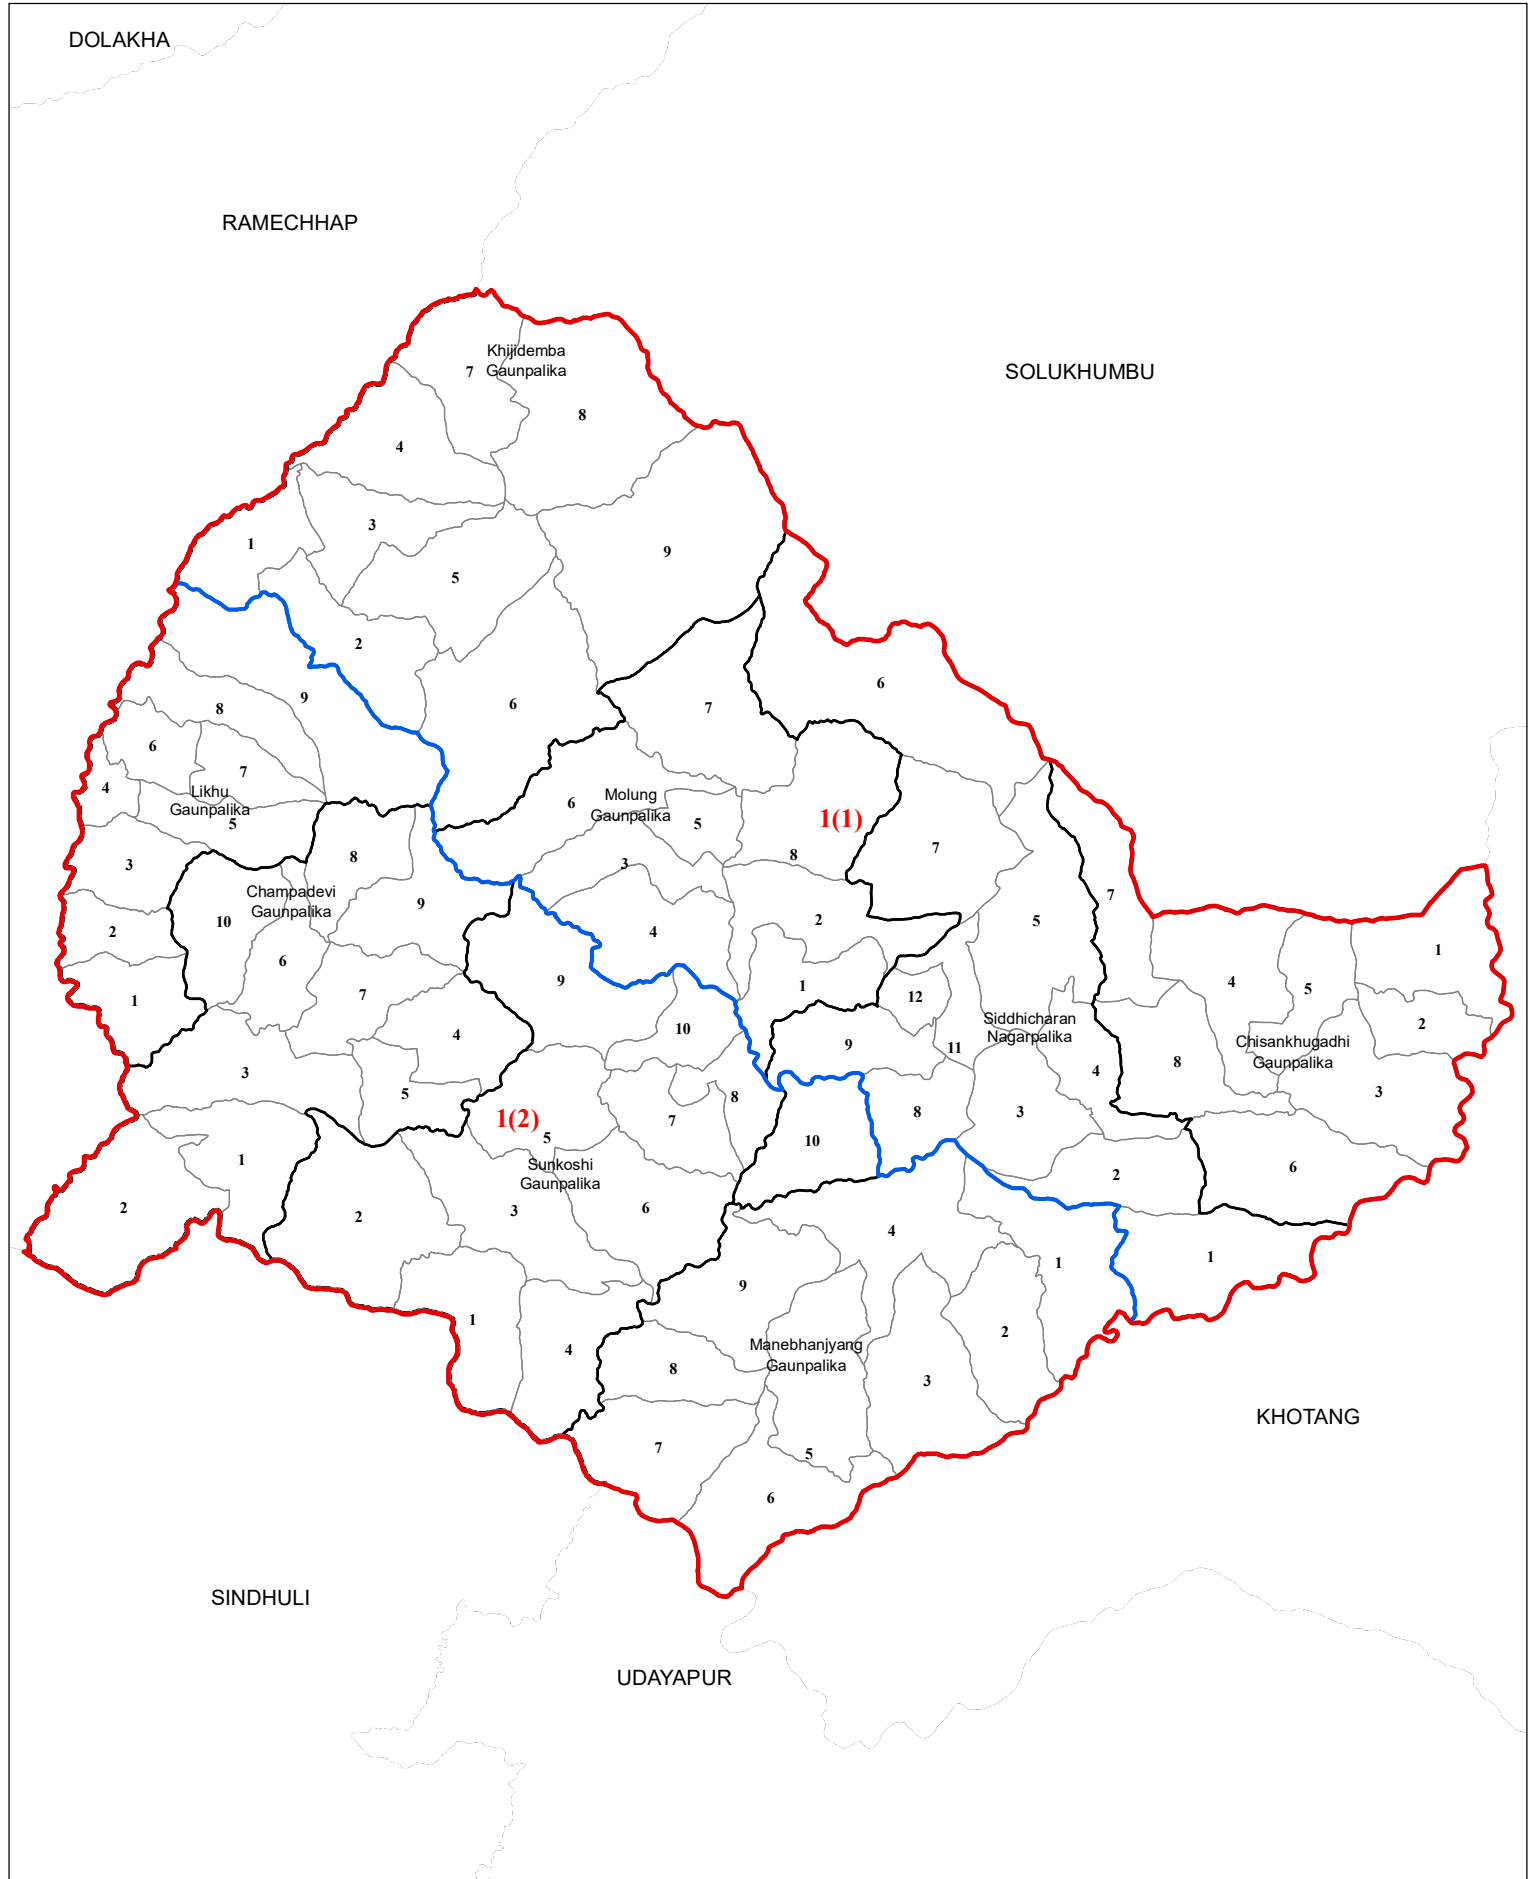

OKHALDHUNGA

No. of House of Representative Constituency: 1

No. of Provincial Constituency : 2

Legend

International Boundary	Palika Boundary
Province Boundary	Ward Boundary
District Boundary	Sanskritik Area
House of Representative Boundary	National Park/Wildlife Reserve/Hunting Area/Watershed Area
Provincial Constituency Boundary	

0 2.25 4.5 9 13.5 18 Km

Spatial Data Source : Survey Department
Population Data Source : Population Census 2011, CBS
Government of Nepal

Note:
1 in 1(1) indicates House of Representative Constituency Number and (1) indicates Province Constituency Number within the House of Representative Constituency Number and likewise.

Prepared By : Electoral Constituency Delineation Commission (ECDC), 2074