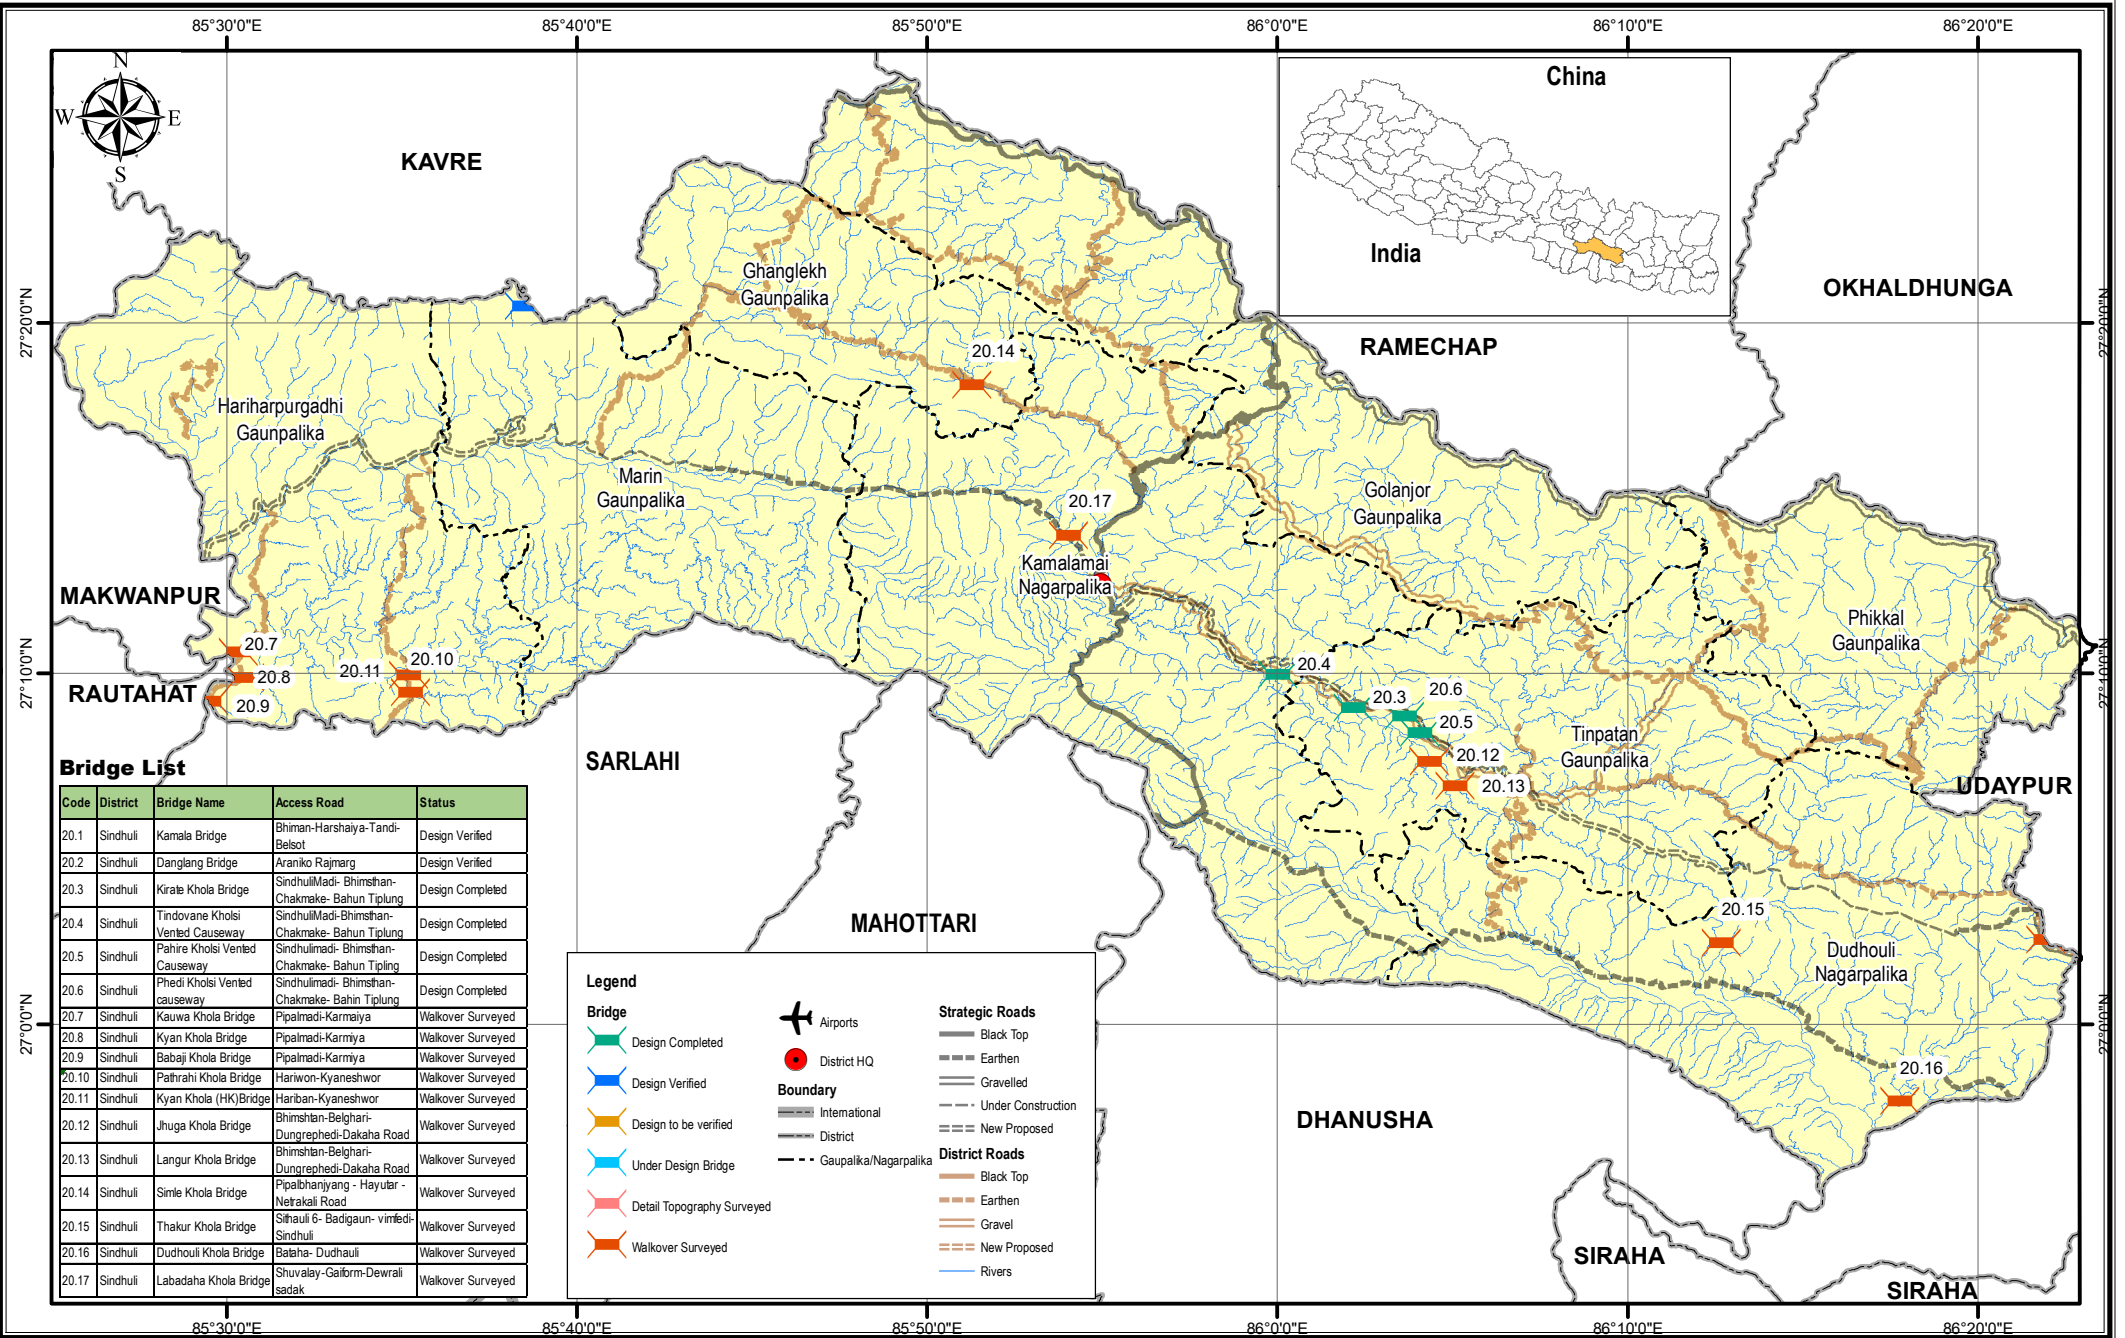

# Bridge Inventory Map

# Sindhuli District

### Legend

- Bridge**
  - Design Completed
  - Design Verified
  - Design to be verified
  - Under Design Bridge
  - Detail Topography Surveyed
  - Walkover Surveyed
- Airports**
  -
- District HQ**
  -
- Boundary**
  - International
  - District
  - Gaunpalika/Nagarpalika
- Strategic Roads**
  - Black Top
  - Earthen
  - Gravelled
  - Under Construction
  - New Proposed
- District Roads**
  - Black Top
  - Earthen
  - Gravel
  - New Proposed
  - Rivers

Local Roads Bridge Support Unit (LRBSU)  
Manbawan, Lalitpur

Date: 6/11/2018